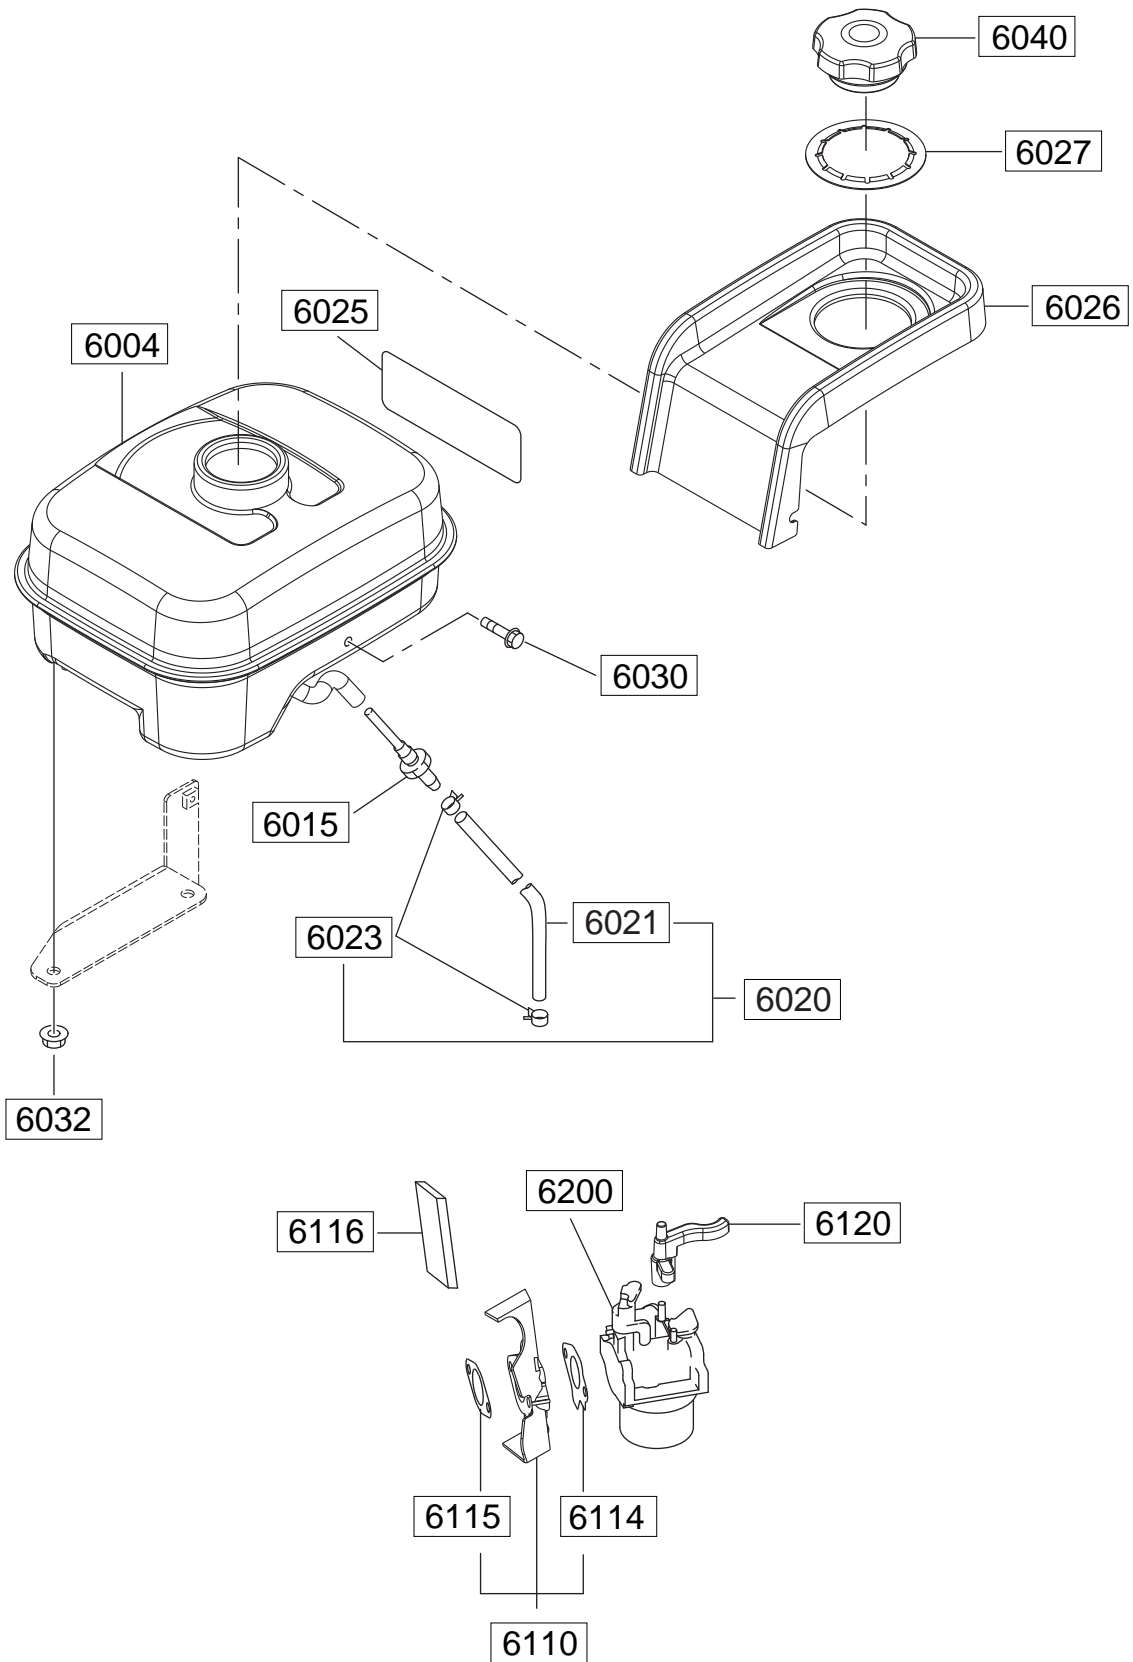

Model EE21

PARTS CATALOG

Spec. No. EE210DS5010

SNOW THROWER,EP2

CONTENTS

FIG.	
100	CRANKCASE
200	CRANKSHAFT PISTON
300 , 330	INTAKE EXHAUST
400	GOVERNOR OPERATION
500 , 520	COOLING STARTING
600 , 640	FUEL LUBRICANT
700	ELECTRIC DEVICE

FIG. 100

FIG. 200

FIG. 300

FIG. 400

FIG. 500

FIG. 520

FIG. 600

FIG. 640