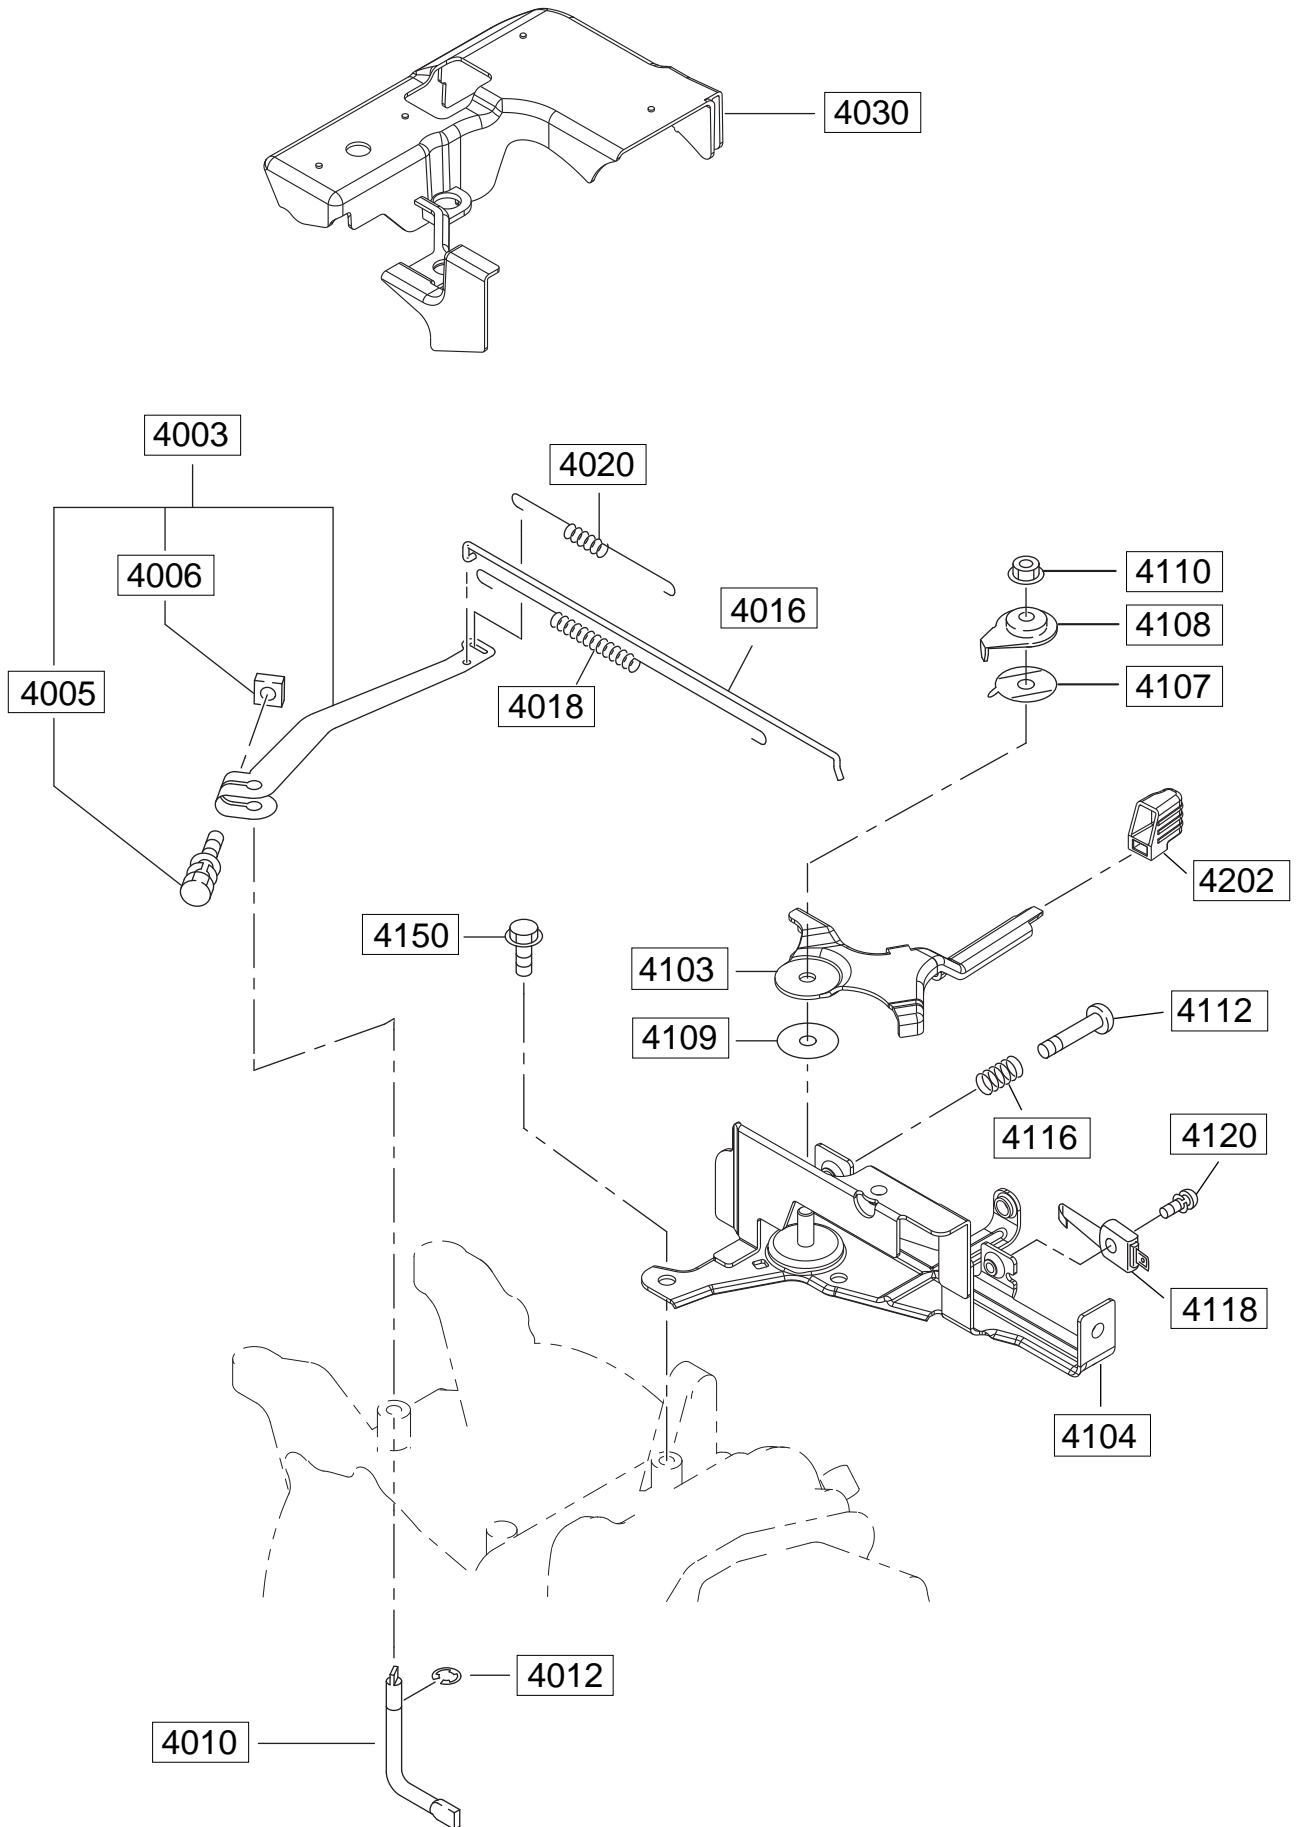

Model EE21

PARTS CATALOG

Spec. No. EE210DS5010

SNOW THROWER,EP2

CONTENTS

FIG.	
100	CRANKCASE
200	CRANKSHAFT PISTON
300 , 330	INTAKE EXHAUST
400	GOVERNOR OPERATION
500 , 520	COOLING STARTING
600 , 640	FUEL LUBRICANT
700	ELECTRIC DEVICE

FIG. 100

FIG. 200

FIG. 300

FIG. 400

FIG. 500

FIG. 520

FIG. 600

FIG. 640