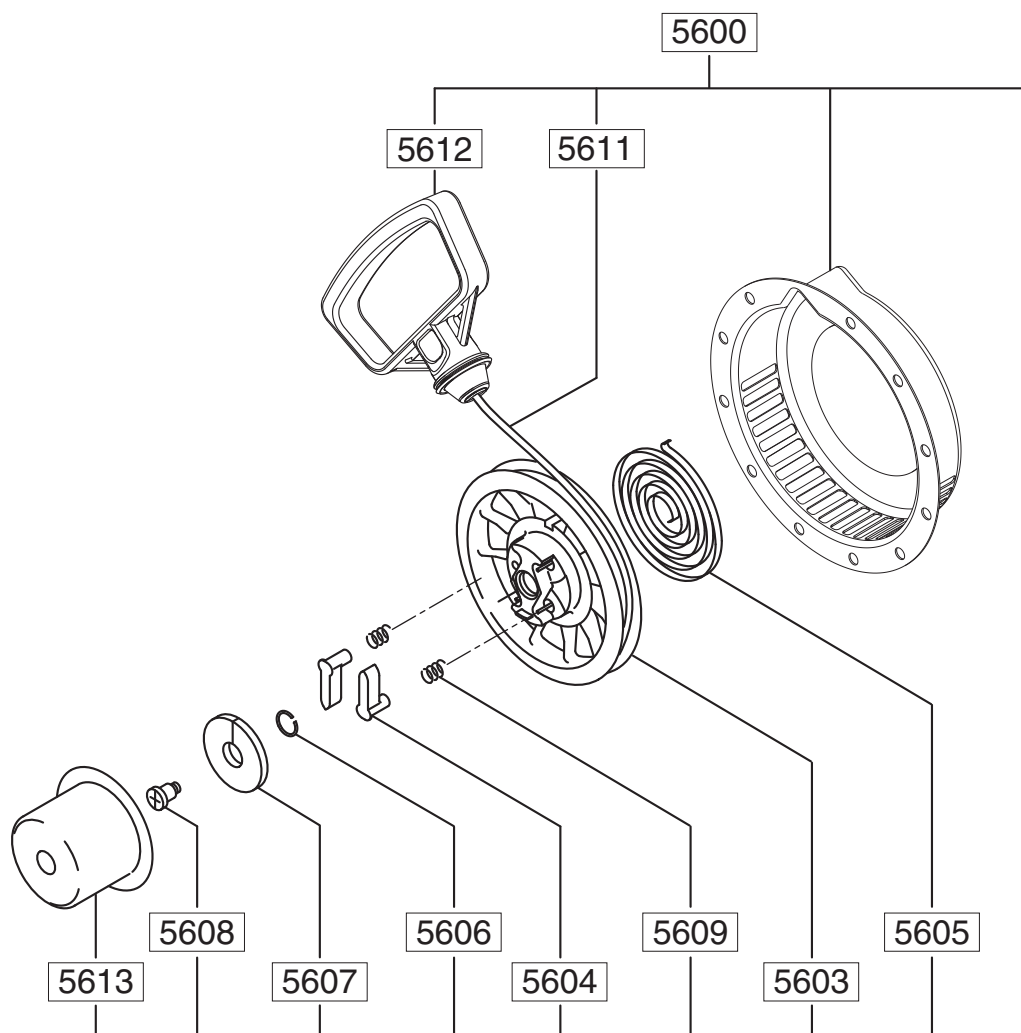

Model EE21

PARTS CATALOG

Spec. No. EE210DS5010

SNOW THROWER,EP2

CONTENTS

FIG.	
100	CRANKCASE
200	CRANKSHAFT PISTON
300 , 330	INTAKE EXHAUST
400	GOVERNOR OPERATION
500 , 520	COOLING STARTING
600 , 640	FUEL LUBRICANT
700	ELECTRIC DEVICE

FIG. 100

FIG. 200

FIG. 300

FIG. 400

FIG. 500

FIG. 520

FIG. 600

FIG. 640