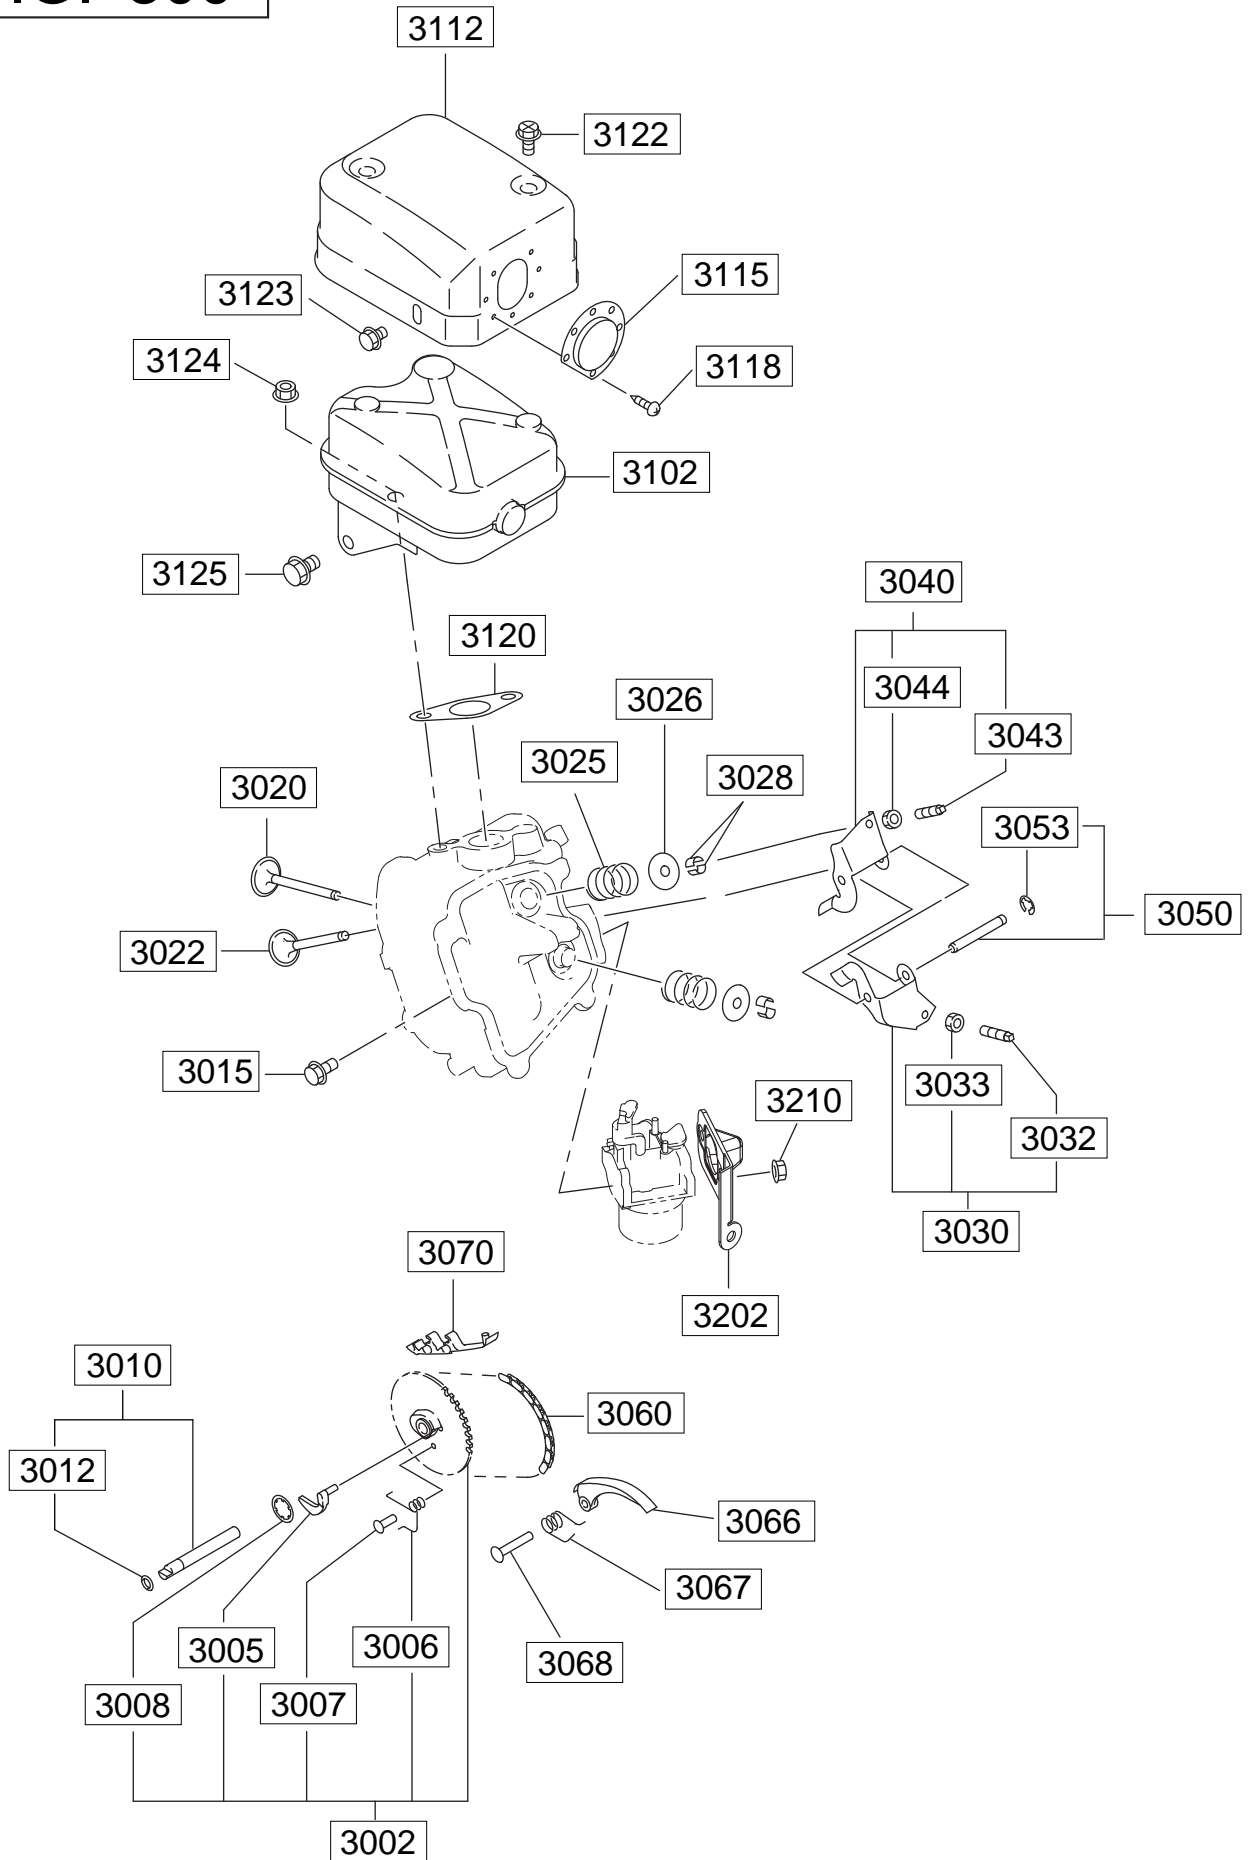

Model EE21

PARTS CATALOG

Spec. No. EE210DS5010

SNOW THROWER,EP2

CONTENTS

FIG.	
100	CRANKCASE
200	CRANKSHAFT PISTON
300 , 330	INTAKE EXHAUST
400	GOVERNOR OPERATION
500 , 520	COOLING STARTING
600 , 640	FUEL LUBRICANT
700	ELECTRIC DEVICE

FIG. 100

FIG. 200

FIG. 300

FIG. 400

FIG. 500

FIG. 520

FIG. 600

FIG. 640