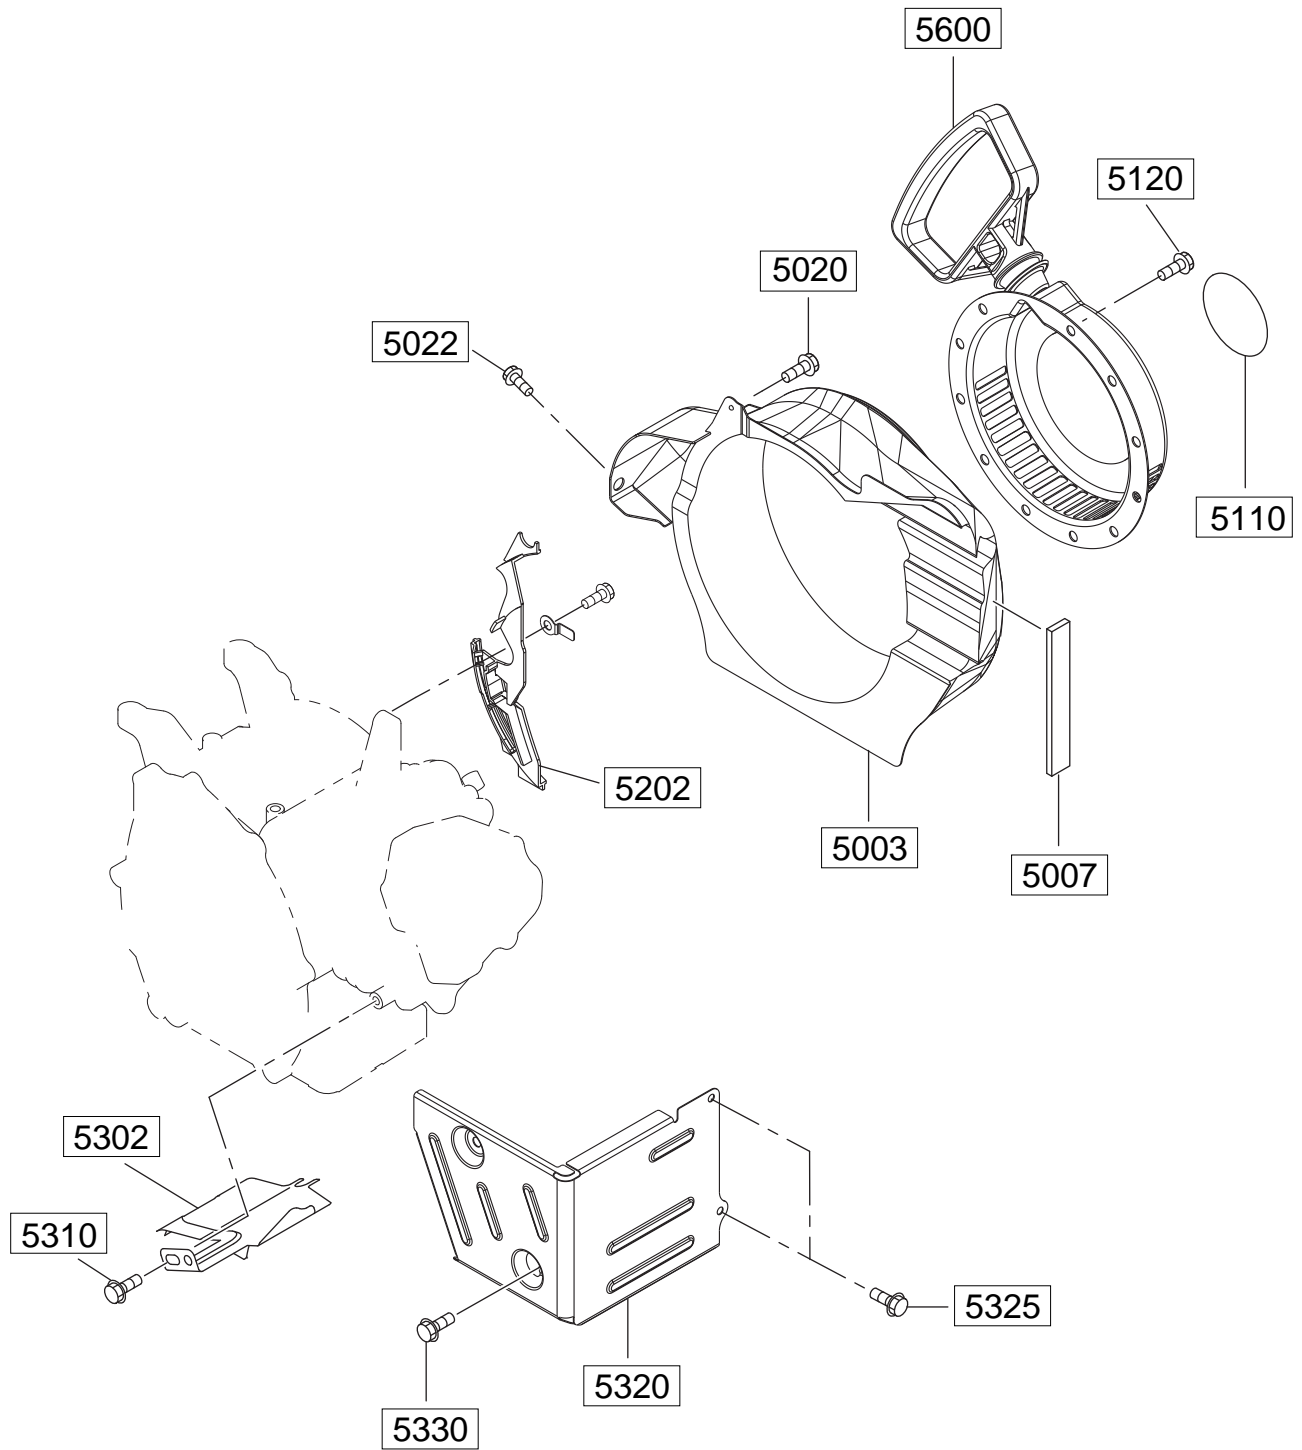

Model EE21

PARTS CATALOG

Spec. No. EE210DS5010

SNOW THROWER,EP2

CONTENTS

FIG.	
100	CRANKCASE
200	CRANKSHAFT PISTON
300 , 330	INTAKE EXHAUST
400	GOVERNOR OPERATION
500 , 520	COOLING STARTING
600 , 640	FUEL LUBRICANT
700	ELECTRIC DEVICE

FIG. 100

FIG. 200

FIG. 300

FIG. 400

FIG. 500

FIG. 520

FIG. 600

FIG. 640