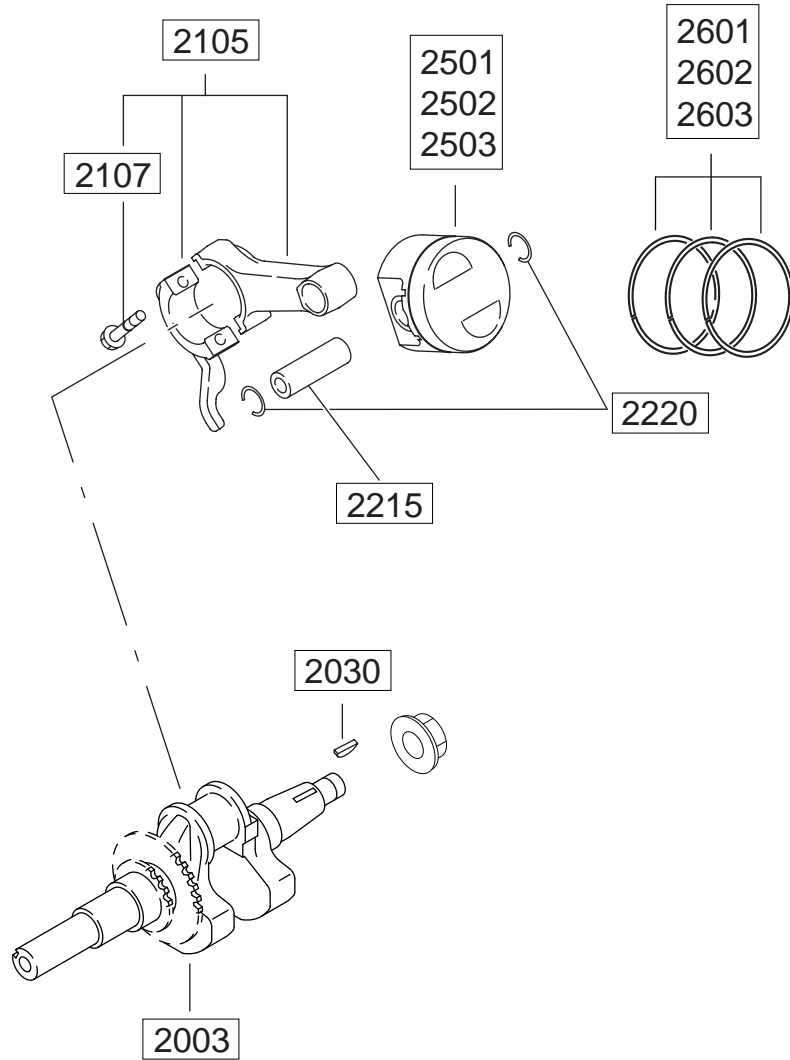

Model EE21

PARTS CATALOG

Spec. No. EE210DS5010

SNOW THROWER,EP2

CONTENTS

FIG.	
100	CRANKCASE
200	CRANKSHAFT PISTON
300 , 330	INTAKE EXHAUST
400	GOVERNOR OPERATION
500 , 520	COOLING STARTING
600 , 640	FUEL LUBRICANT
700	ELECTRIC DEVICE

FIG. 100

FIG. 200

FIG. 300

FIG. 400

FIG. 500

FIG. 520

FIG. 600

FIG. 640