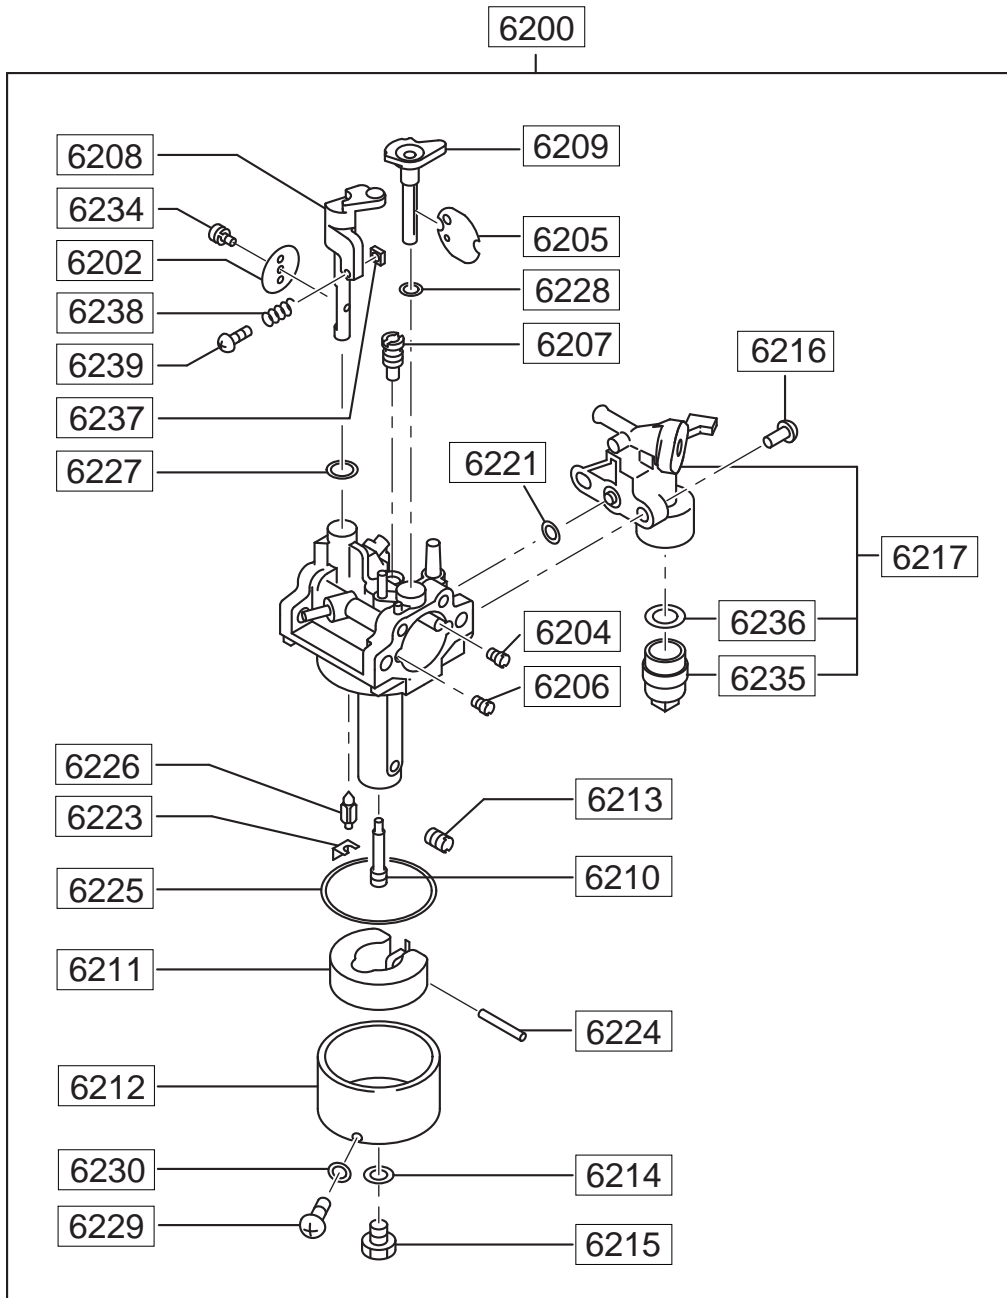

Model EE21

PARTS CATALOG

Spec. No. EE210DS5010

SNOW THROWER,EP2

CONTENTS

FIG.	
100	CRANKCASE
200	CRANKSHAFT PISTON
300 , 330	INTAKE EXHAUST
400	GOVERNOR OPERATION
500 , 520	COOLING STARTING
600 , 640	FUEL LUBRICANT
700	ELECTRIC DEVICE

FIG. 100

FIG. 200

FIG. 300

FIG. 400

FIG. 500

FIG. 520

FIG. 600

FIG. 640