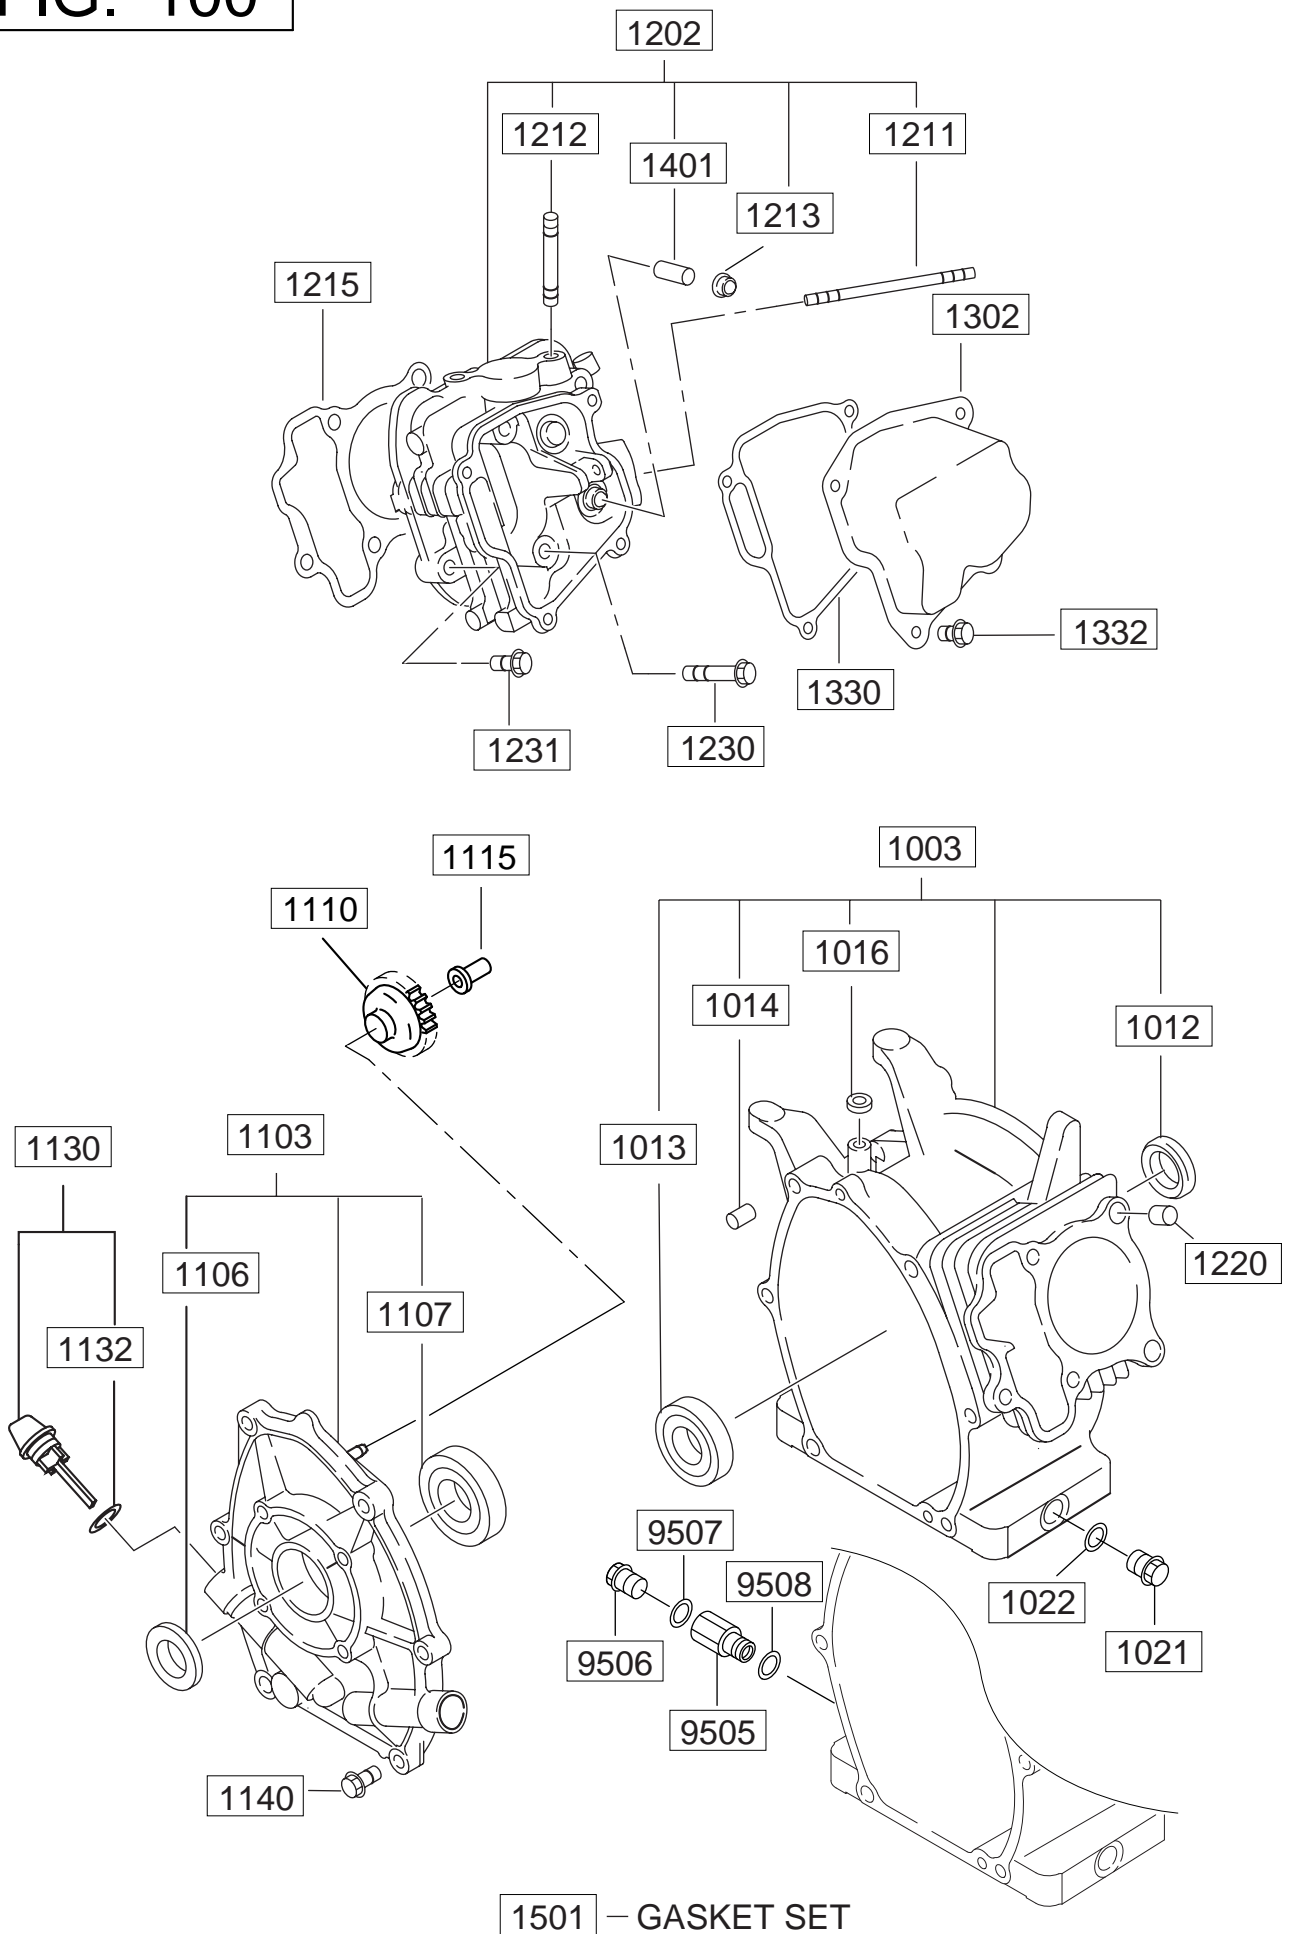

Model EE21

PARTS CATALOG

Spec. No. EE210DS5010

SNOW THROWER,EP2

CONTENTS

FIG.	
100	CRANKCASE
200	CRANKSHAFT PISTON
300 , 330	INTAKE EXHAUST
400	GOVERNOR OPERATION
500 , 520	COOLING STARTING
600 , 640	FUEL LUBRICANT
700	ELECTRIC DEVICE

FIG. 100

FIG. 200

FIG. 300

FIG. 400

FIG. 500

FIG. 520

FIG. 600

FIG. 640