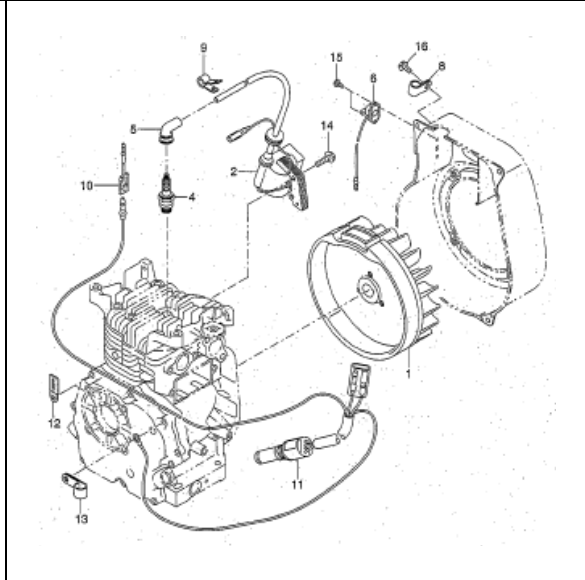

PARTS CATALOG

Robin

Generator

Model

RGX1810

Spec.No. RX181018010 (BF RECEPTACLE)

 **FUJI HEAVY INDUSTRIES LTD.**

ISSUE EMD-GP1468

FIG.1 GENERATOR

FIG.3 CONTROL BOX (BF RECEPTACLE)

FIG.4 CRANKCASE GROUP

FIG.5 CRANKSHAFT and PISTON GROUP

FIG.6 INTAKE and EXHAUST GROUP

FIG.8 COOLING and STARTING GROUP

FIG.9 FUEL, LUBRICANT GROUP

FIG.10 ELECTRIC DEVICE GROUP