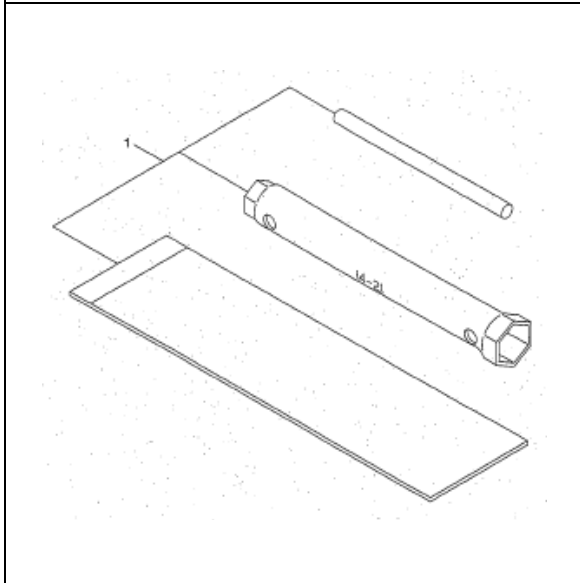

PARTS CATALOG

Robin

Generator

Model

RGX1810

Spec.No. RX181018010 (BF RECEPTACLE)

 **FUJI HEAVY INDUSTRIES LTD.**

ISSUE EMD-GP1468