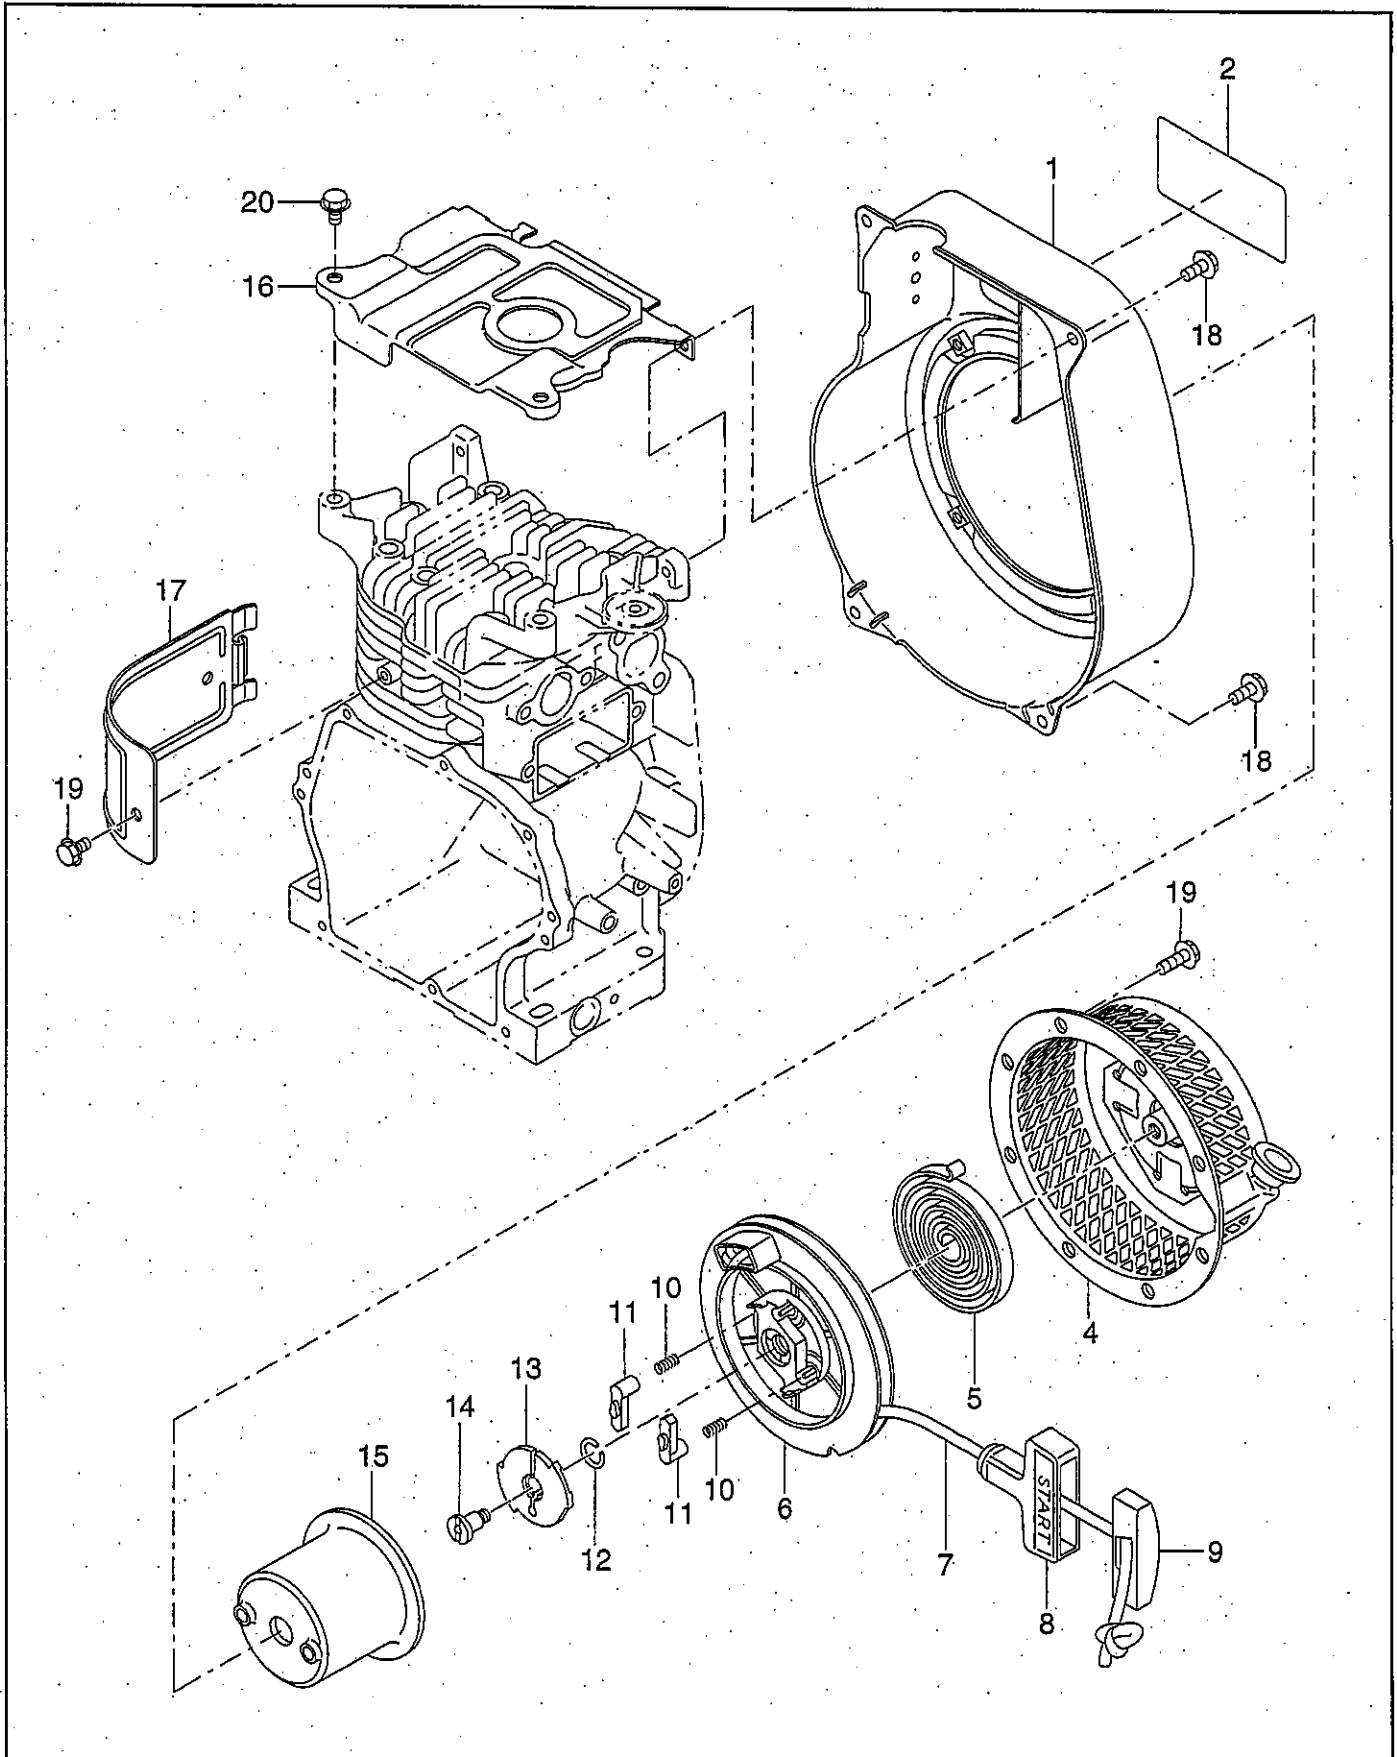

PARTS CATALOG

Robin

Generator

Model

RGX1810

Spec.No. RX181018010 (BF RECEPTACLE)

 **FUJI HEAVY INDUSTRIES LTD.**

ISSUE EMD-GP1468

FIG.1 GENERATOR

FIG.3 CONTROL BOX (BF RECEPTACLE)

FIG.4 CRANKCASE GROUP

FIG.5 CRANKSHAFT and PISTON GROUP

FIG.6 INTAKE and EXHAUST GROUP

FIG.8 COOLING and STARTING GROUP

FIG.9 FUEL, LUBRICANT GROUP

FIG.10 ELECTRIC DEVICE GROUP