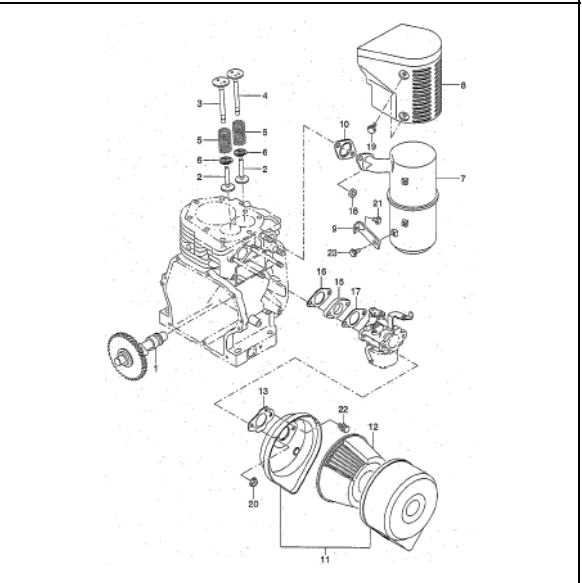

PARTS CATALOG

Robin

Generator

Model

RGX1810

Spec.No. RX181018010 (BF RECEPTACLE)

 **FUJI HEAVY INDUSTRIES LTD.**

ISSUE EMD-GP1468

FIG.1 GENERATOR

FIG.3 CONTROL BOX (BF RECEPTACLE)

FIG.4 CRANKCASE GROUP

FIG.5 CRANKSHAFT and PISTON GROUP

FIG.6 INTAKE and EXHAUST GROUP

FIG.8 COOLING and STARTING GROUP

FIG.9 FUEL, LUBRICANT GROUP

FIG.10 ELECTRIC DEVICE GROUP