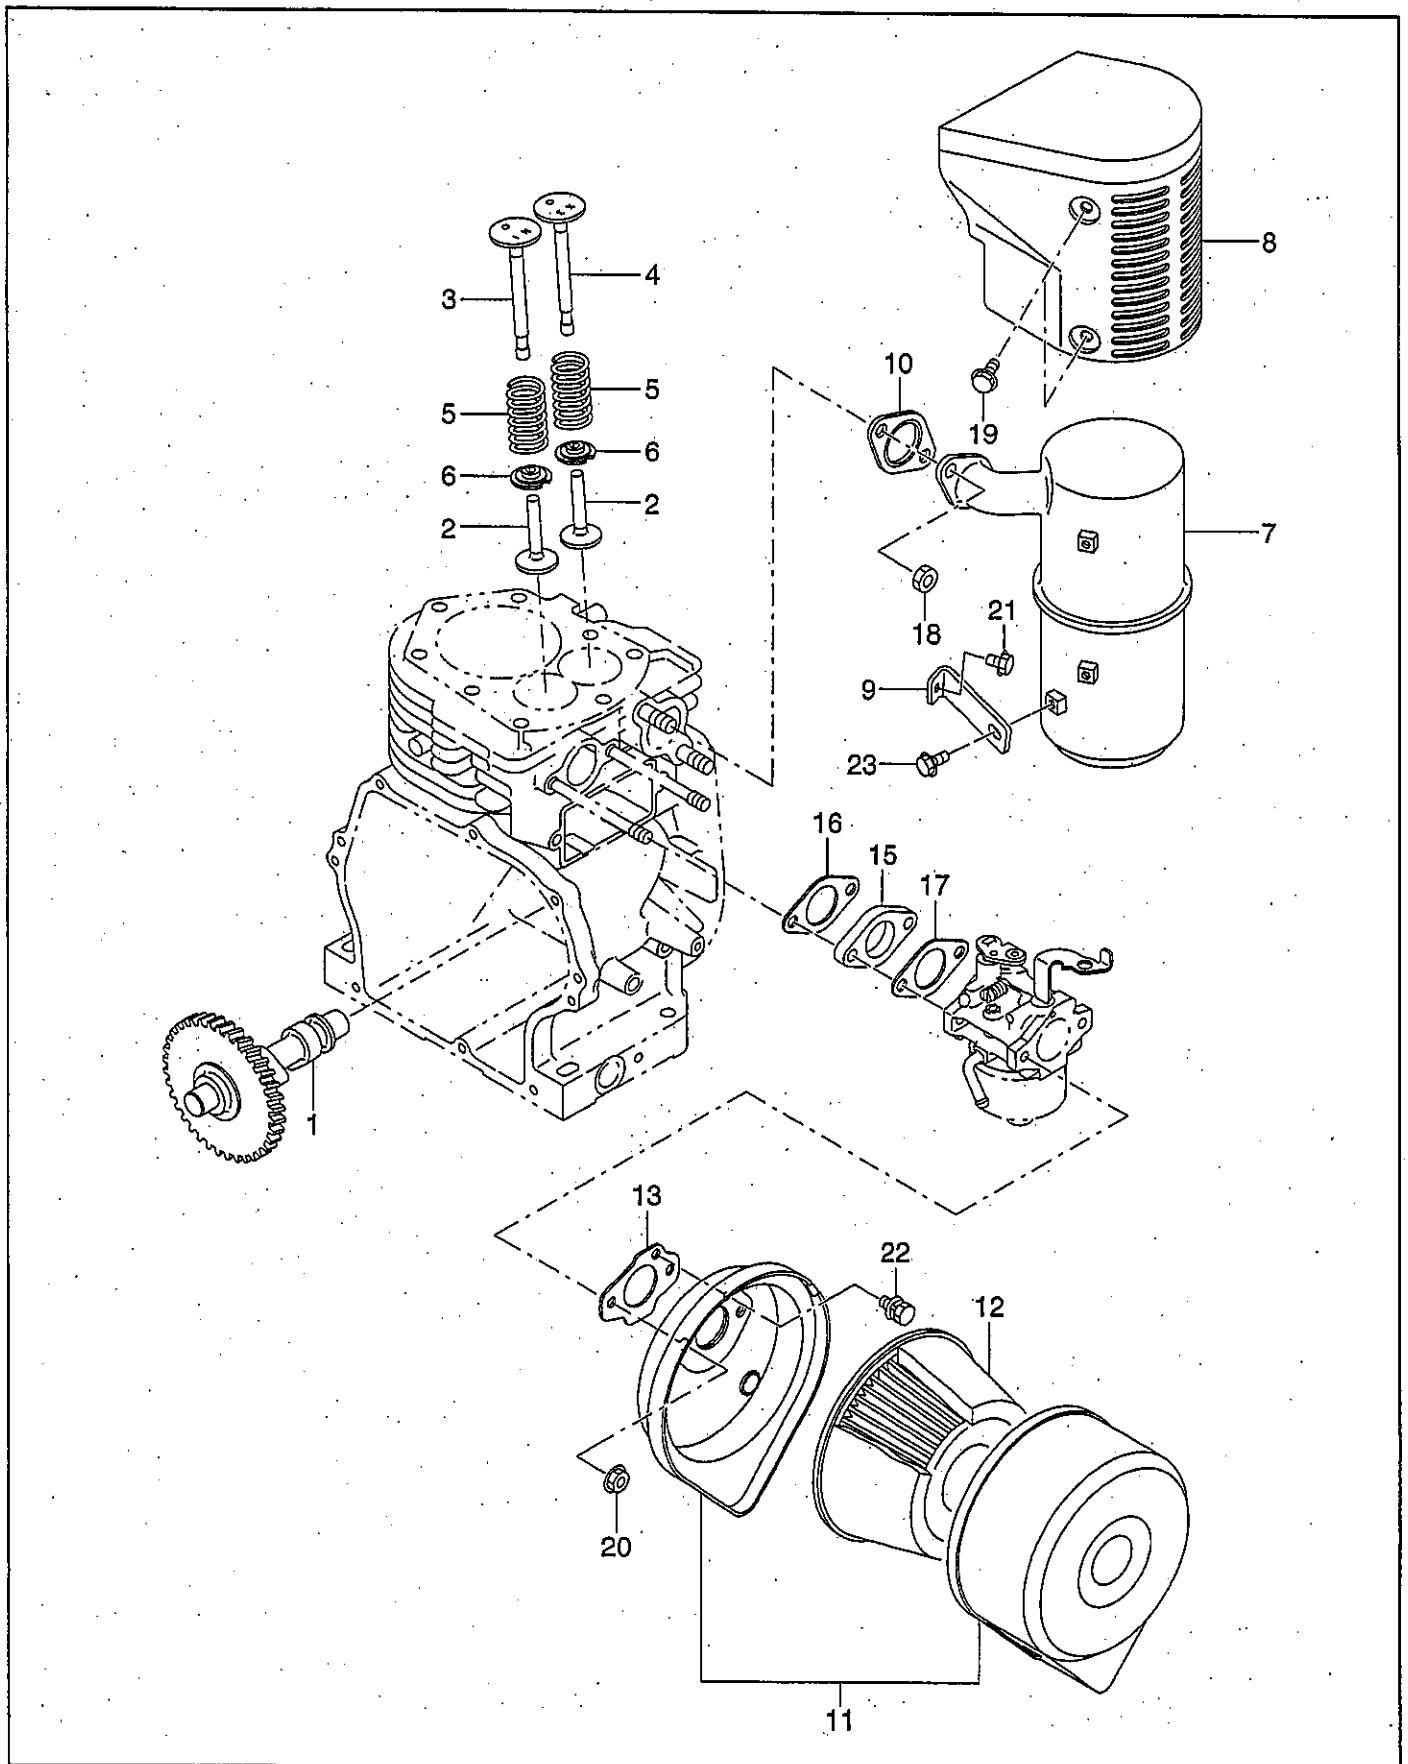

PARTS CATALOG

Robin

Generator

Model

RGX1810

Spec.No. RX181018010 (BF RECEPTACLE)

 **FUJI HEAVY INDUSTRIES LTD.**

ISSUE EMD-GP1468

FIG.1 GENERATOR

FIG.3 CONTROL BOX (BF RECEPTACLE)

FIG.4 CRANKCASE GROUP

FIG.5 CRANKSHAFT and PISTON GROUP

FIG.6 INTAKE and EXHAUST GROUP

FIG.8 COOLING and STARTING GROUP

FIG.9 FUEL, LUBRICANT GROUP

FIG.10 ELECTRIC DEVICE GROUP