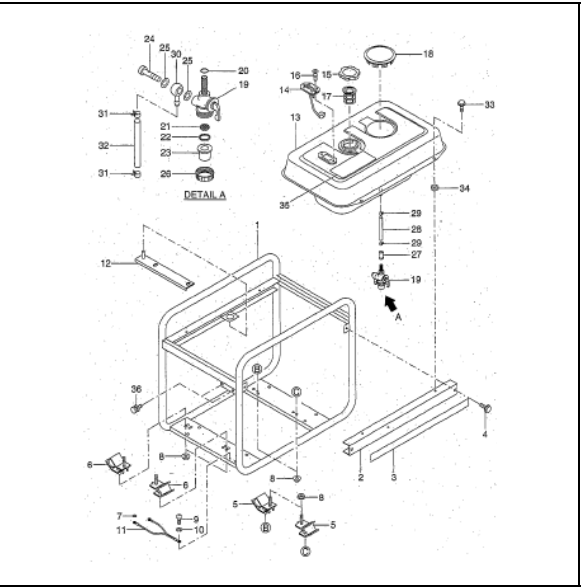

PARTS CATALOG

Robin

Generator

Model

RGX1810

Spec.No. RX181018010 (BF RECEPTACLE)

 **FUJI HEAVY INDUSTRIES LTD.**

ISSUE EMD-GP1468

FIG.1 GENERATOR

FIG.3 CONTROL BOX (BF RECEPTACLE)

FIG.4 CRANKCASE GROUP

FIG.5 CRANKSHAFT and PISTON GROUP

FIG.6 INTAKE and EXHAUST GROUP

FIG.8 COOLING and STARTING GROUP

FIG.9 FUEL, LUBRICANT GROUP

FIG.10 ELECTRIC DEVICE GROUP