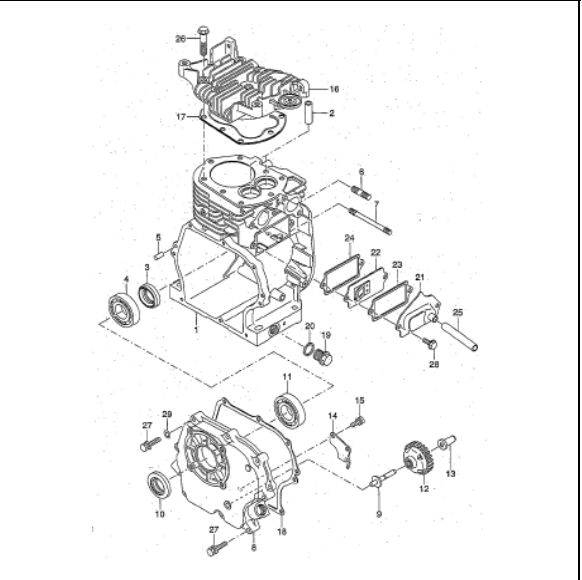

PARTS CATALOG

Robin

Generator

Model

RGX1810

Spec.No. RX181018010 (BF RECEPTACLE)

 **FUJI HEAVY INDUSTRIES LTD.**

ISSUE EMD-GP1468

FIG.1 GENERATOR

FIG.3 CONTROL BOX (BF RECEPTACLE)

FIG.4 CRANKCASE GROUP

FIG.5 CRANKSHAFT and PISTON GROUP

FIG.6 INTAKE and EXHAUST GROUP

FIG.8 COOLING and STARTING GROUP

FIG.9 FUEL, LUBRICANT GROUP

FIG.10 ELECTRIC DEVICE GROUP