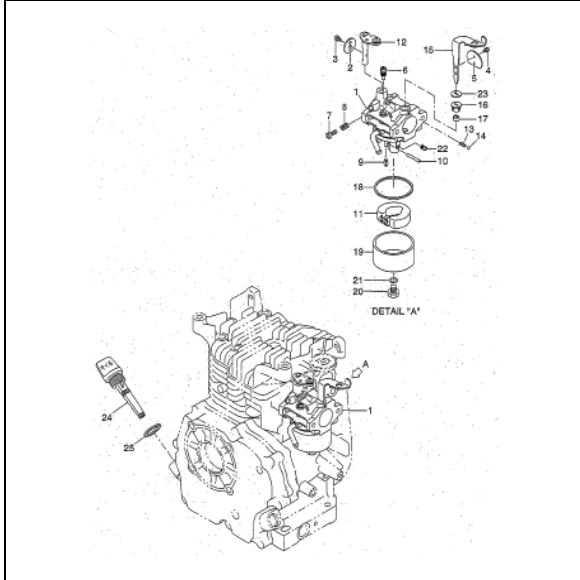

PARTS CATALOG

Robin

Generator

Model

RGX1810

Spec.No. RX181018010 (BF RECEPTACLE)

 **FUJI HEAVY INDUSTRIES LTD.**

ISSUE EMD-GP1468

FIG.1 GENERATOR

FIG.3 CONTROL BOX (BF RECEPTACLE)

FIG.4 CRANKCASE GROUP

FIG.5 CRANKSHAFT and PISTON GROUP

FIG.6 INTAKE and EXHAUST GROUP

FIG.8 COOLING and STARTING GROUP

FIG.9 FUEL, LUBRICANT GROUP

FIG.10 ELECTRIC DEVICE GROUP