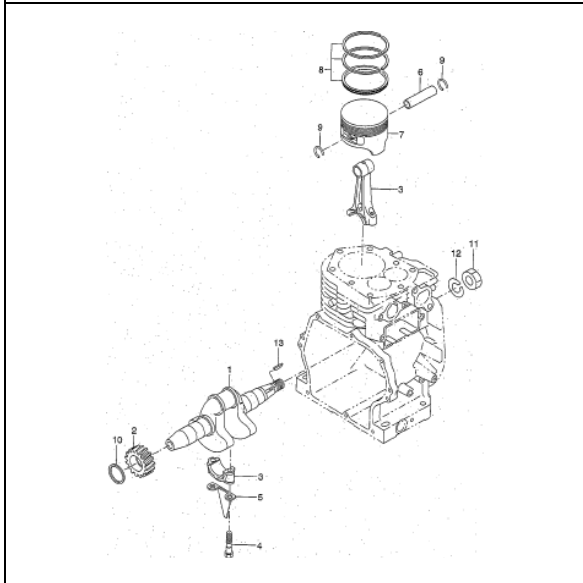

PARTS CATALOG

Robin

Generator

Model

RGX1810

Spec.No. RX181018010 (BF RECEPTACLE)

 **FUJI HEAVY INDUSTRIES LTD.**

ISSUE EMD-GP1468

FIG.1 GENERATOR

FIG.3 CONTROL BOX (BF RECEPTACLE)

FIG.4 CRANKCASE GROUP

FIG.5 CRANKSHAFT and PISTON GROUP

FIG.6 INTAKE and EXHAUST GROUP

FIG.8 COOLING and STARTING GROUP

FIG.9 FUEL, LUBRICANT GROUP

FIG.10 ELECTRIC DEVICE GROUP