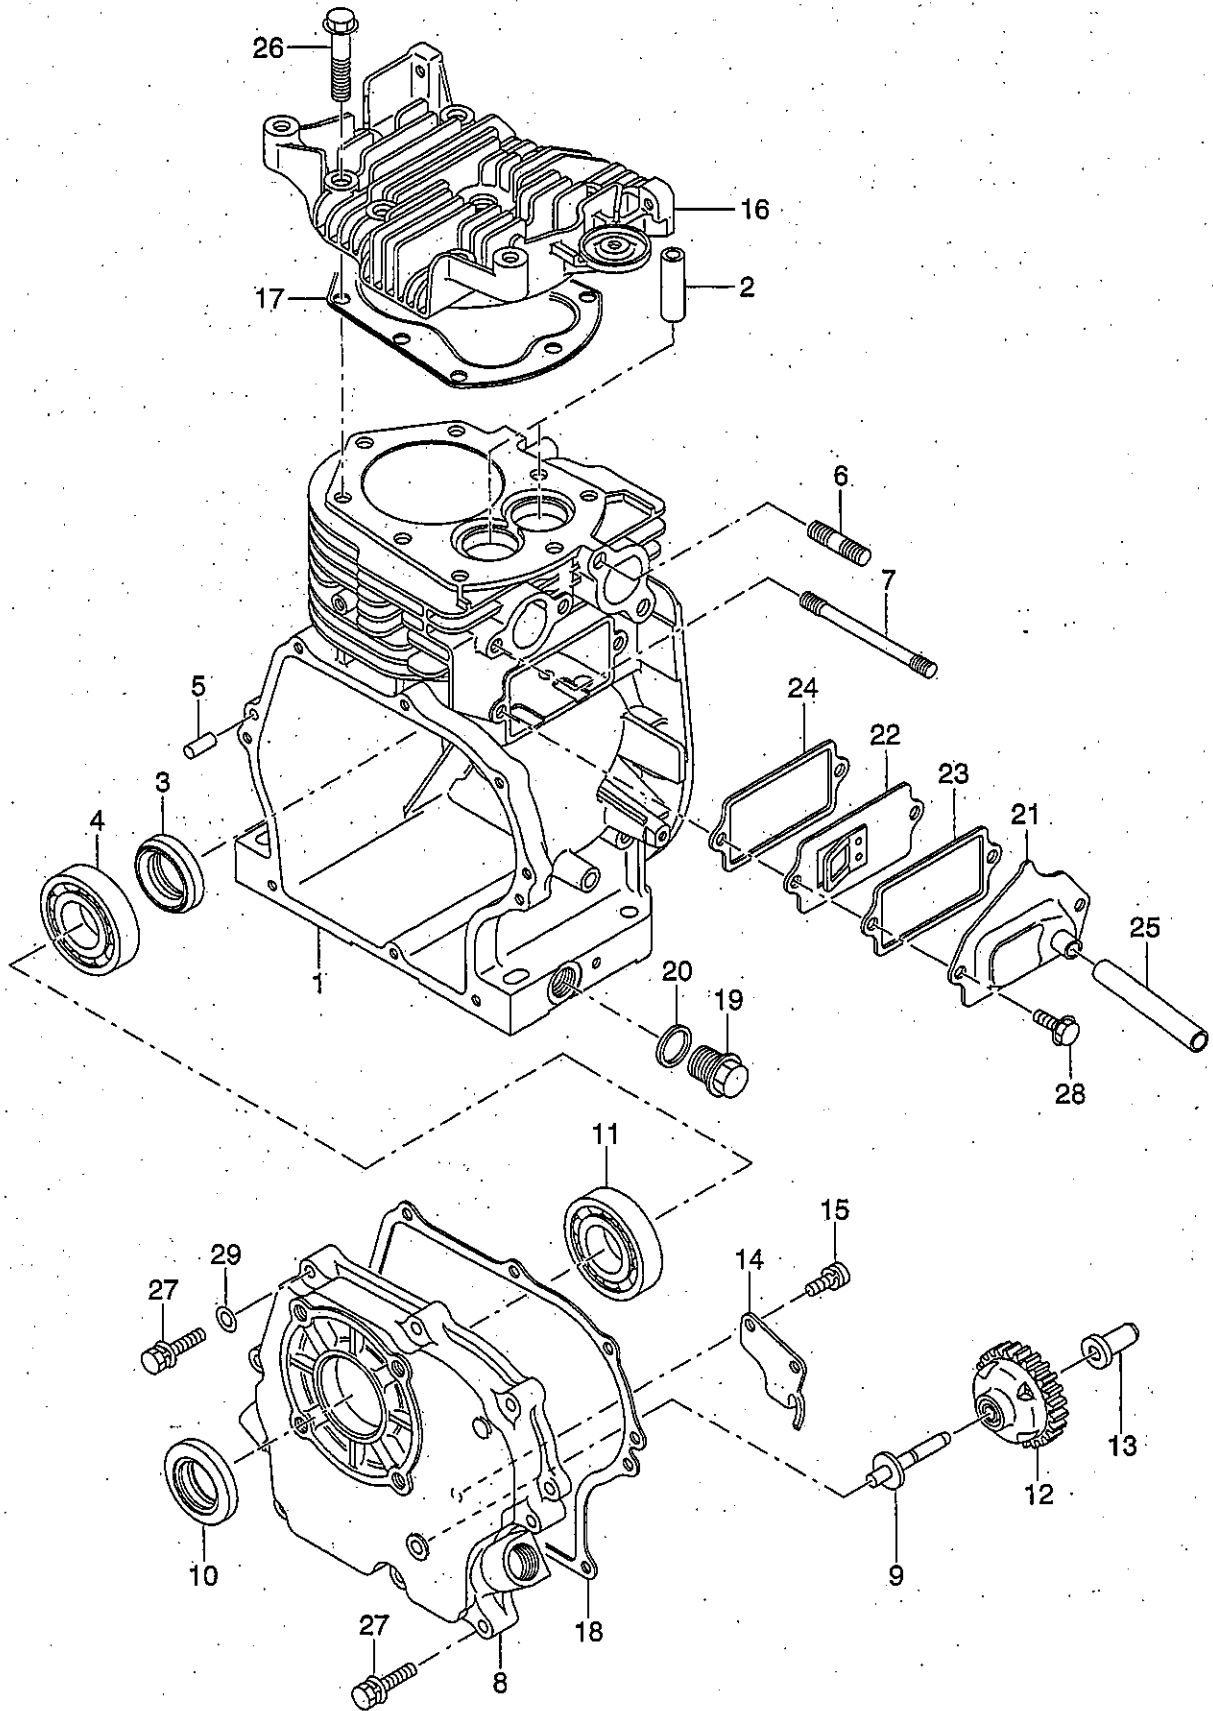

PARTS CATALOG

Robin

Generator

Model

RGX1810

Spec.No. RX181018010 (BF RECEPTACLE)

 **FUJI HEAVY INDUSTRIES LTD.**

ISSUE EMD-GP1468

FIG.1 GENERATOR

FIG.3 CONTROL BOX (BF RECEPTACLE)

FIG.4 CRANKCASE GROUP

FIG.5 CRANKSHAFT and PISTON GROUP

FIG.6 INTAKE and EXHAUST GROUP

FIG.8 COOLING and STARTING GROUP

FIG.9 FUEL, LUBRICANT GROUP

FIG.10 ELECTRIC DEVICE GROUP