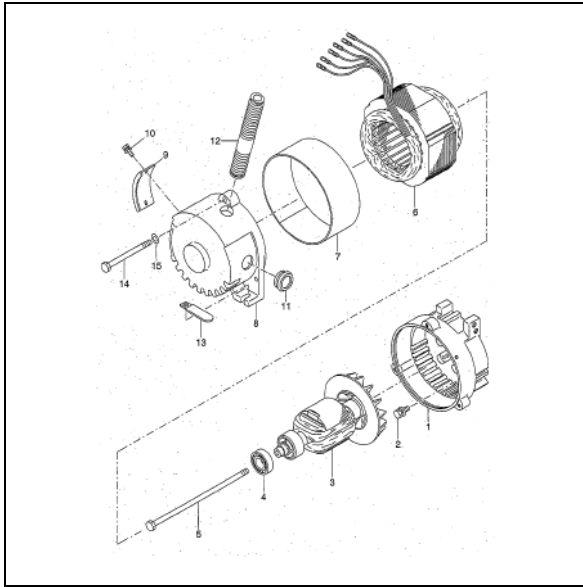

PARTS CATALOG

Robin

Generator

Model

RGX1810

Spec.No. RX181018010 (BF RECEPTACLE)

 **FUJI HEAVY INDUSTRIES LTD.**

ISSUE EMD-GP1468

FIG.1 GENERATOR

FIG.3 CONTROL BOX (BF RECEPTACLE)

FIG.4 CRANKCASE GROUP

FIG.5 CRANKSHAFT and PISTON GROUP

FIG.6 INTAKE and EXHAUST GROUP

FIG.8 COOLING and STARTING GROUP

FIG.9 FUEL, LUBRICANT GROUP

FIG.10 ELECTRIC DEVICE GROUP