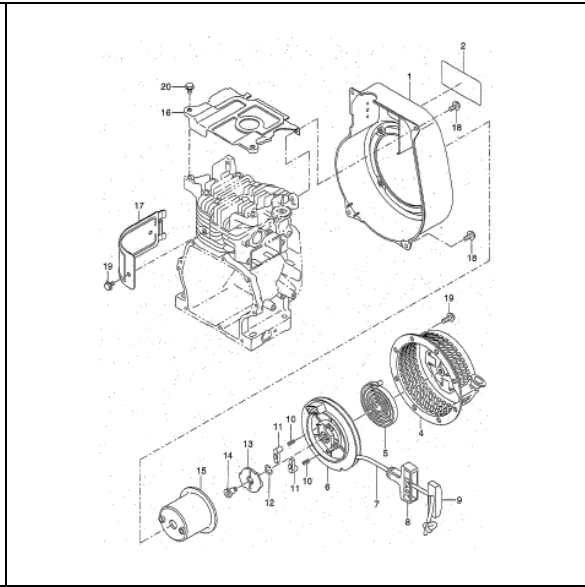

PARTS CATALOG

Robin

Generator

Model

RGX1810

Spec.No. RX181018010 (BF RECEPTACLE)

 **FUJI HEAVY INDUSTRIES LTD.**

ISSUE EMD-GP1468

FIG.1 GENERATOR

FIG.3 CONTROL BOX (BF RECEPTACLE)

FIG.4 CRANKCASE GROUP

FIG.5 CRANKSHAFT and PISTON GROUP

FIG.6 INTAKE and EXHAUST GROUP

FIG.8 COOLING and STARTING GROUP

FIG.9 FUEL, LUBRICANT GROUP

FIG.10 ELECTRIC DEVICE GROUP