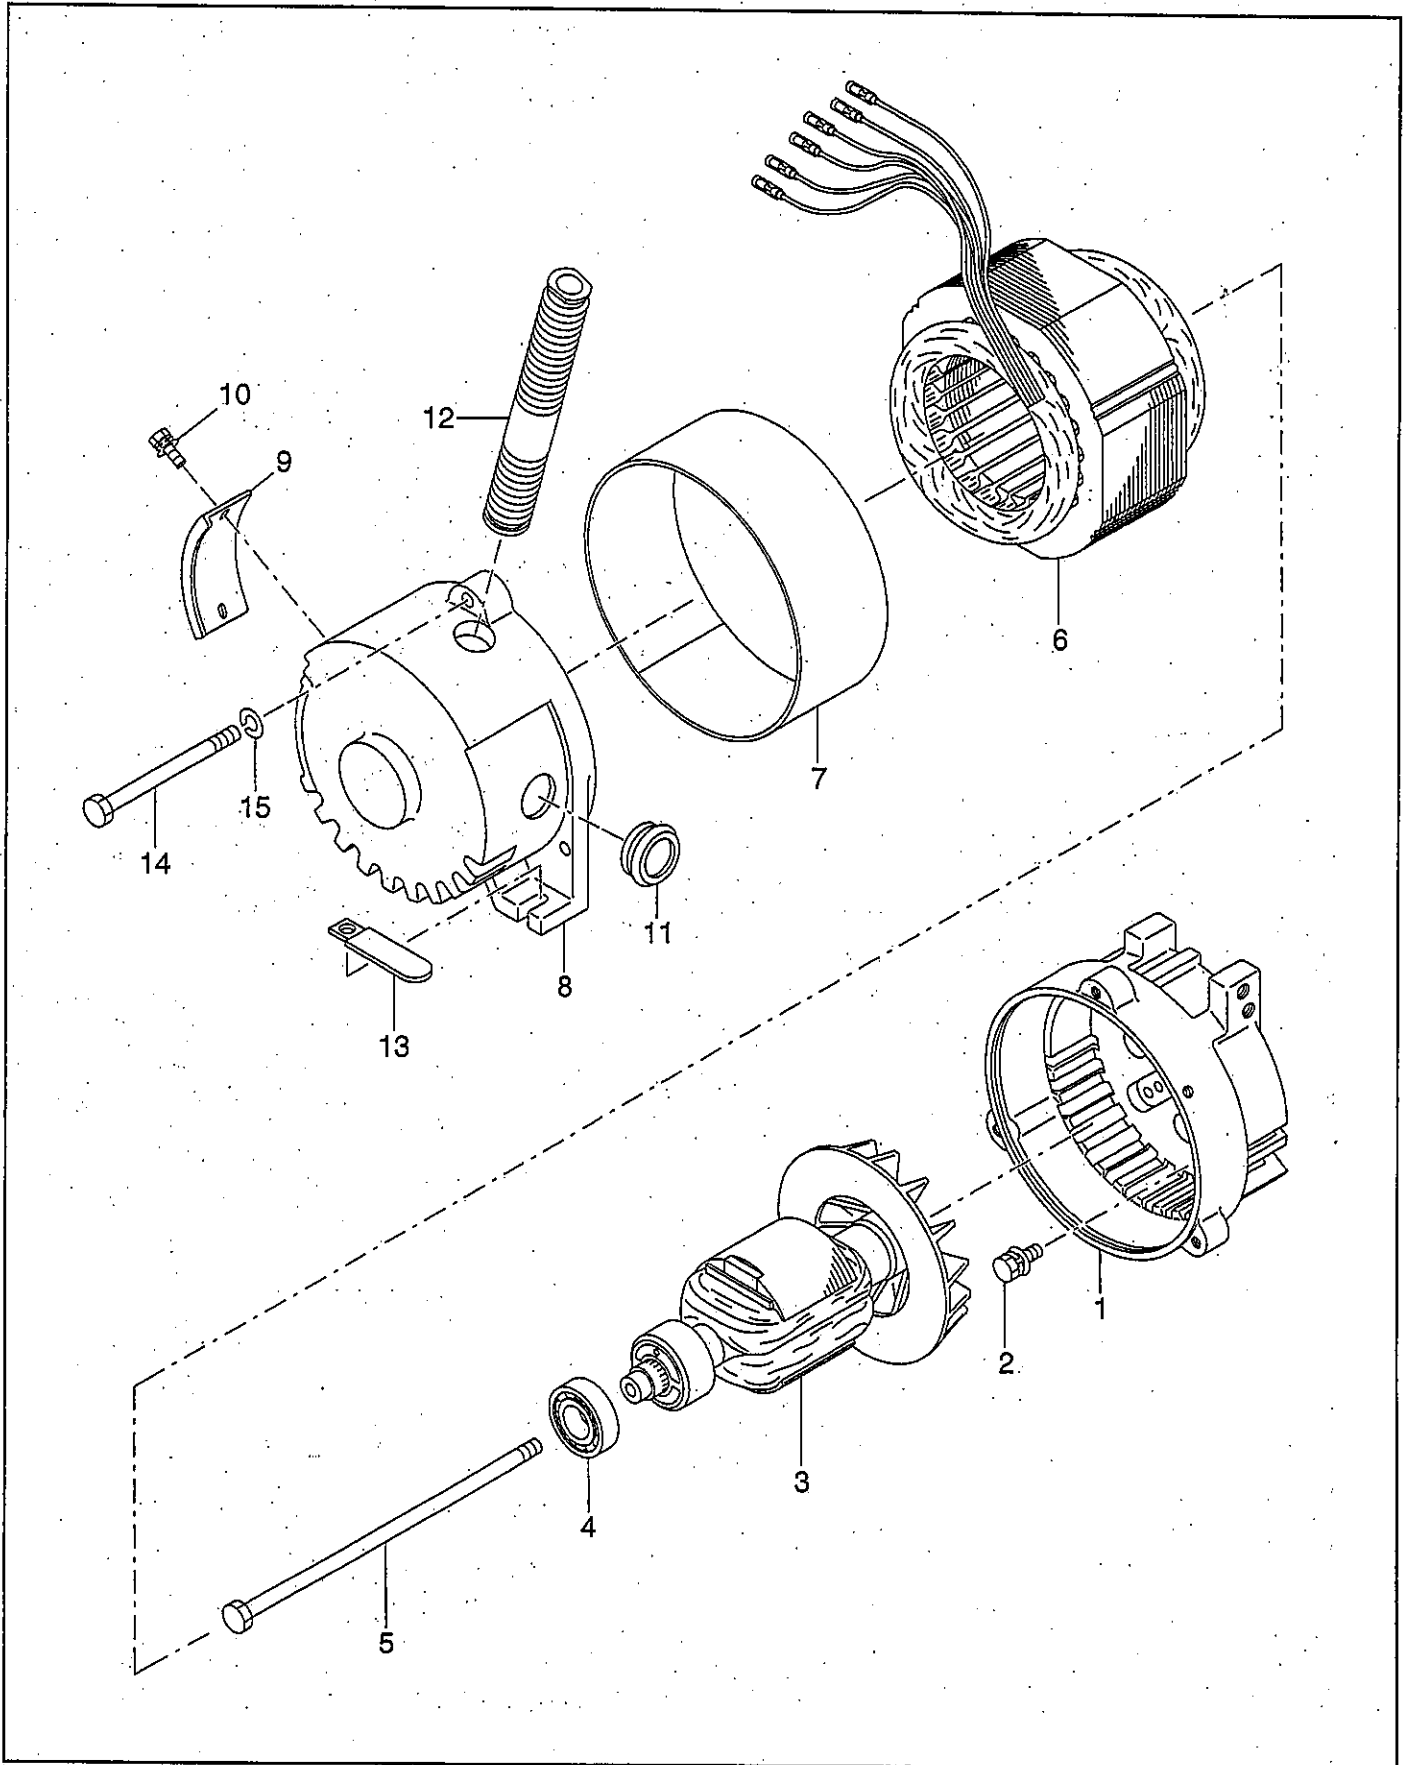

PARTS CATALOG

Robin

Generator

Model

RGX1810

Spec.No. RX181018010 (BF RECEPTACLE)

 **FUJI HEAVY INDUSTRIES LTD.**

ISSUE EMD-GP1468

FIG.1 GENERATOR

FIG.3 CONTROL BOX (BF RECEPTACLE)

FIG.4 CRANKCASE GROUP

FIG.5 CRANKSHAFT and PISTON GROUP

FIG.6 INTAKE and EXHAUST GROUP

FIG.8 COOLING and STARTING GROUP

FIG.9 FUEL, LUBRICANT GROUP

FIG.10 ELECTRIC DEVICE GROUP