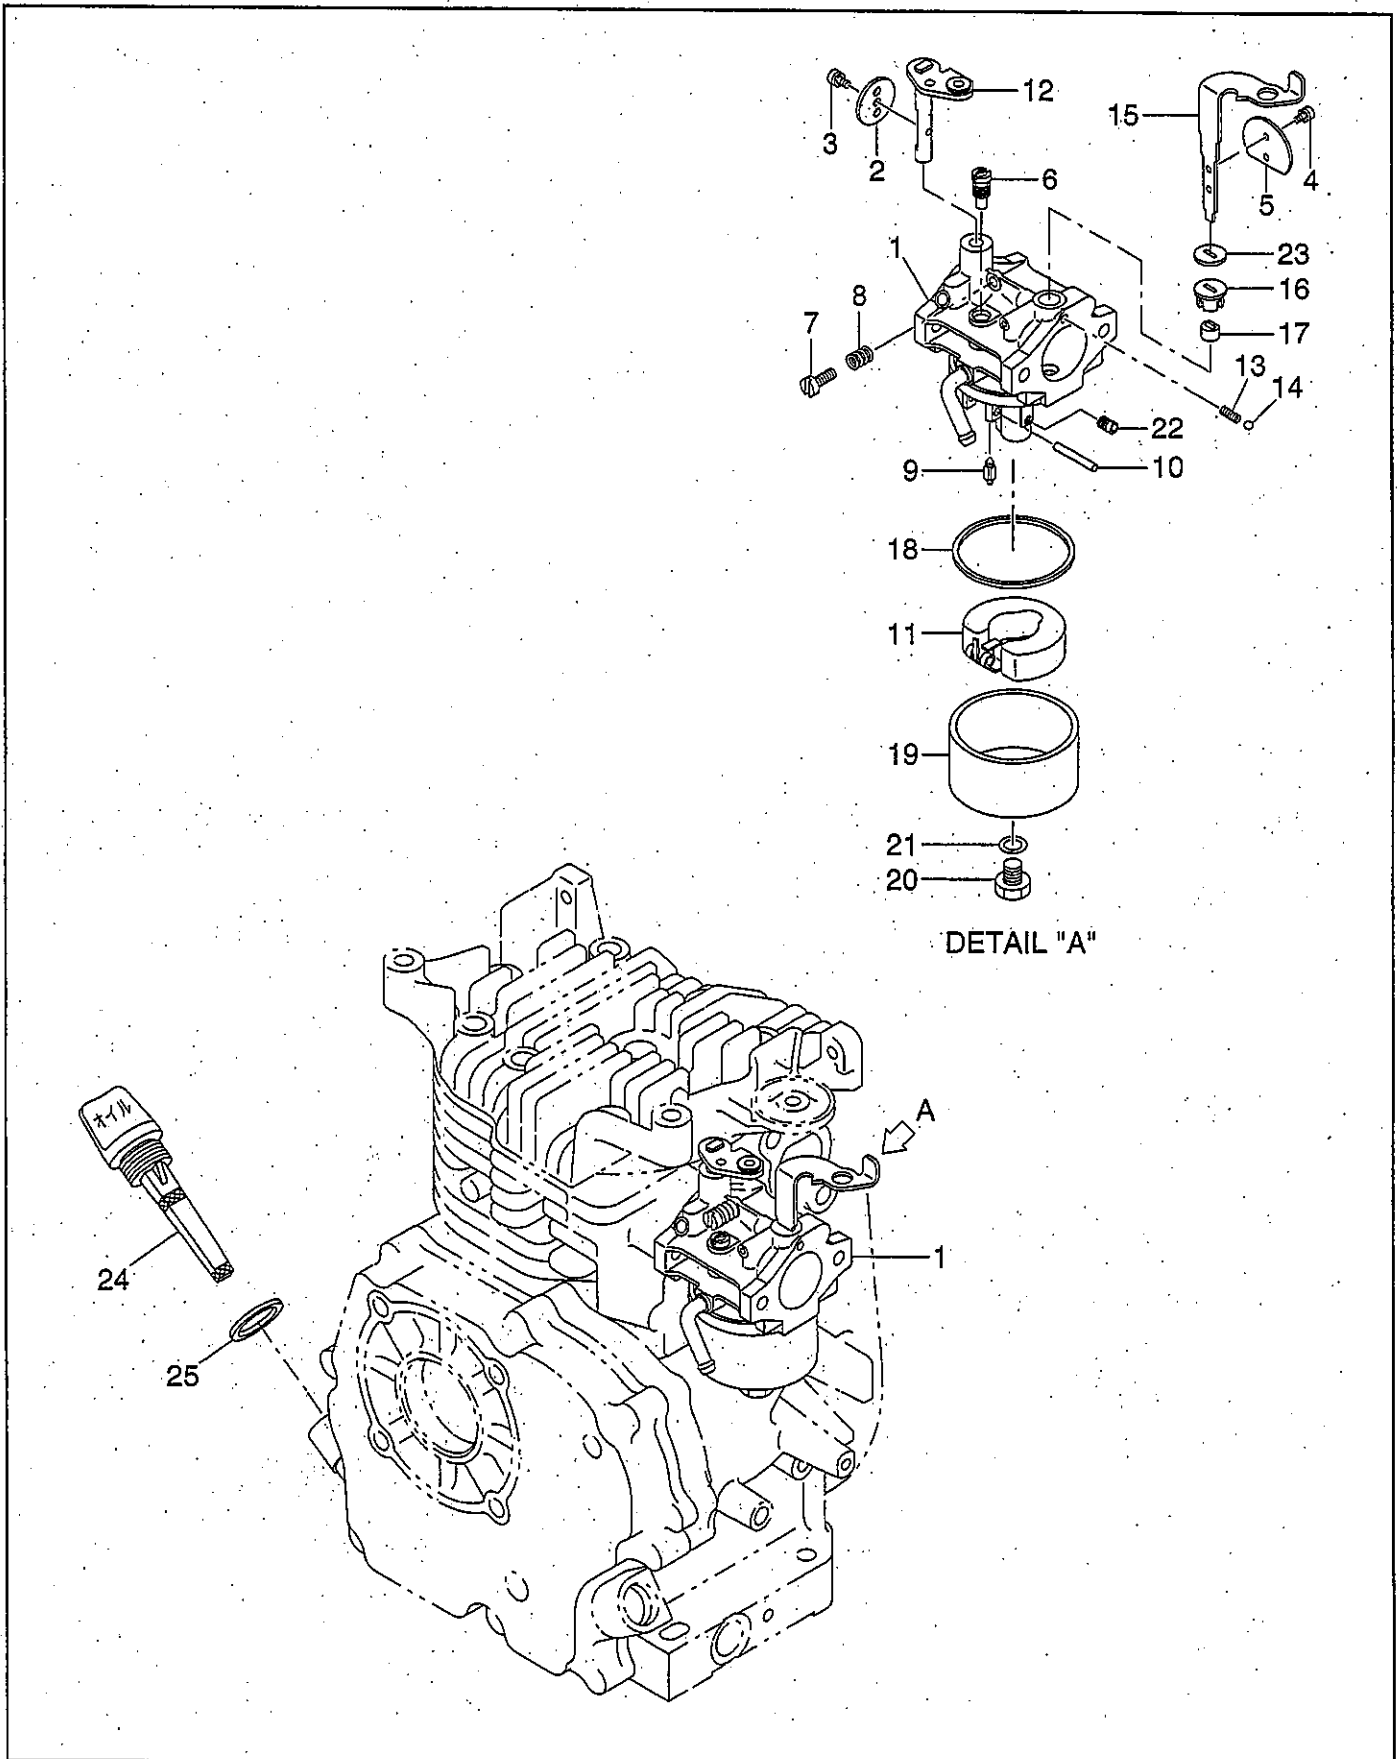

PARTS CATALOG

Robin

Generator

Model

RGX1810

Spec.No. RX181018010 (BF RECEPTACLE)

 **FUJI HEAVY INDUSTRIES LTD.**

ISSUE EMD-GP1468

FIG.1 GENERATOR

FIG.3 CONTROL BOX (BF RECEPTACLE)

FIG.4 CRANKCASE GROUP

FIG.5 CRANKSHAFT and PISTON GROUP

FIG.6 INTAKE and EXHAUST GROUP

FIG.8 COOLING and STARTING GROUP

FIG.9 FUEL, LUBRICANT GROUP

FIG.10 ELECTRIC DEVICE GROUP