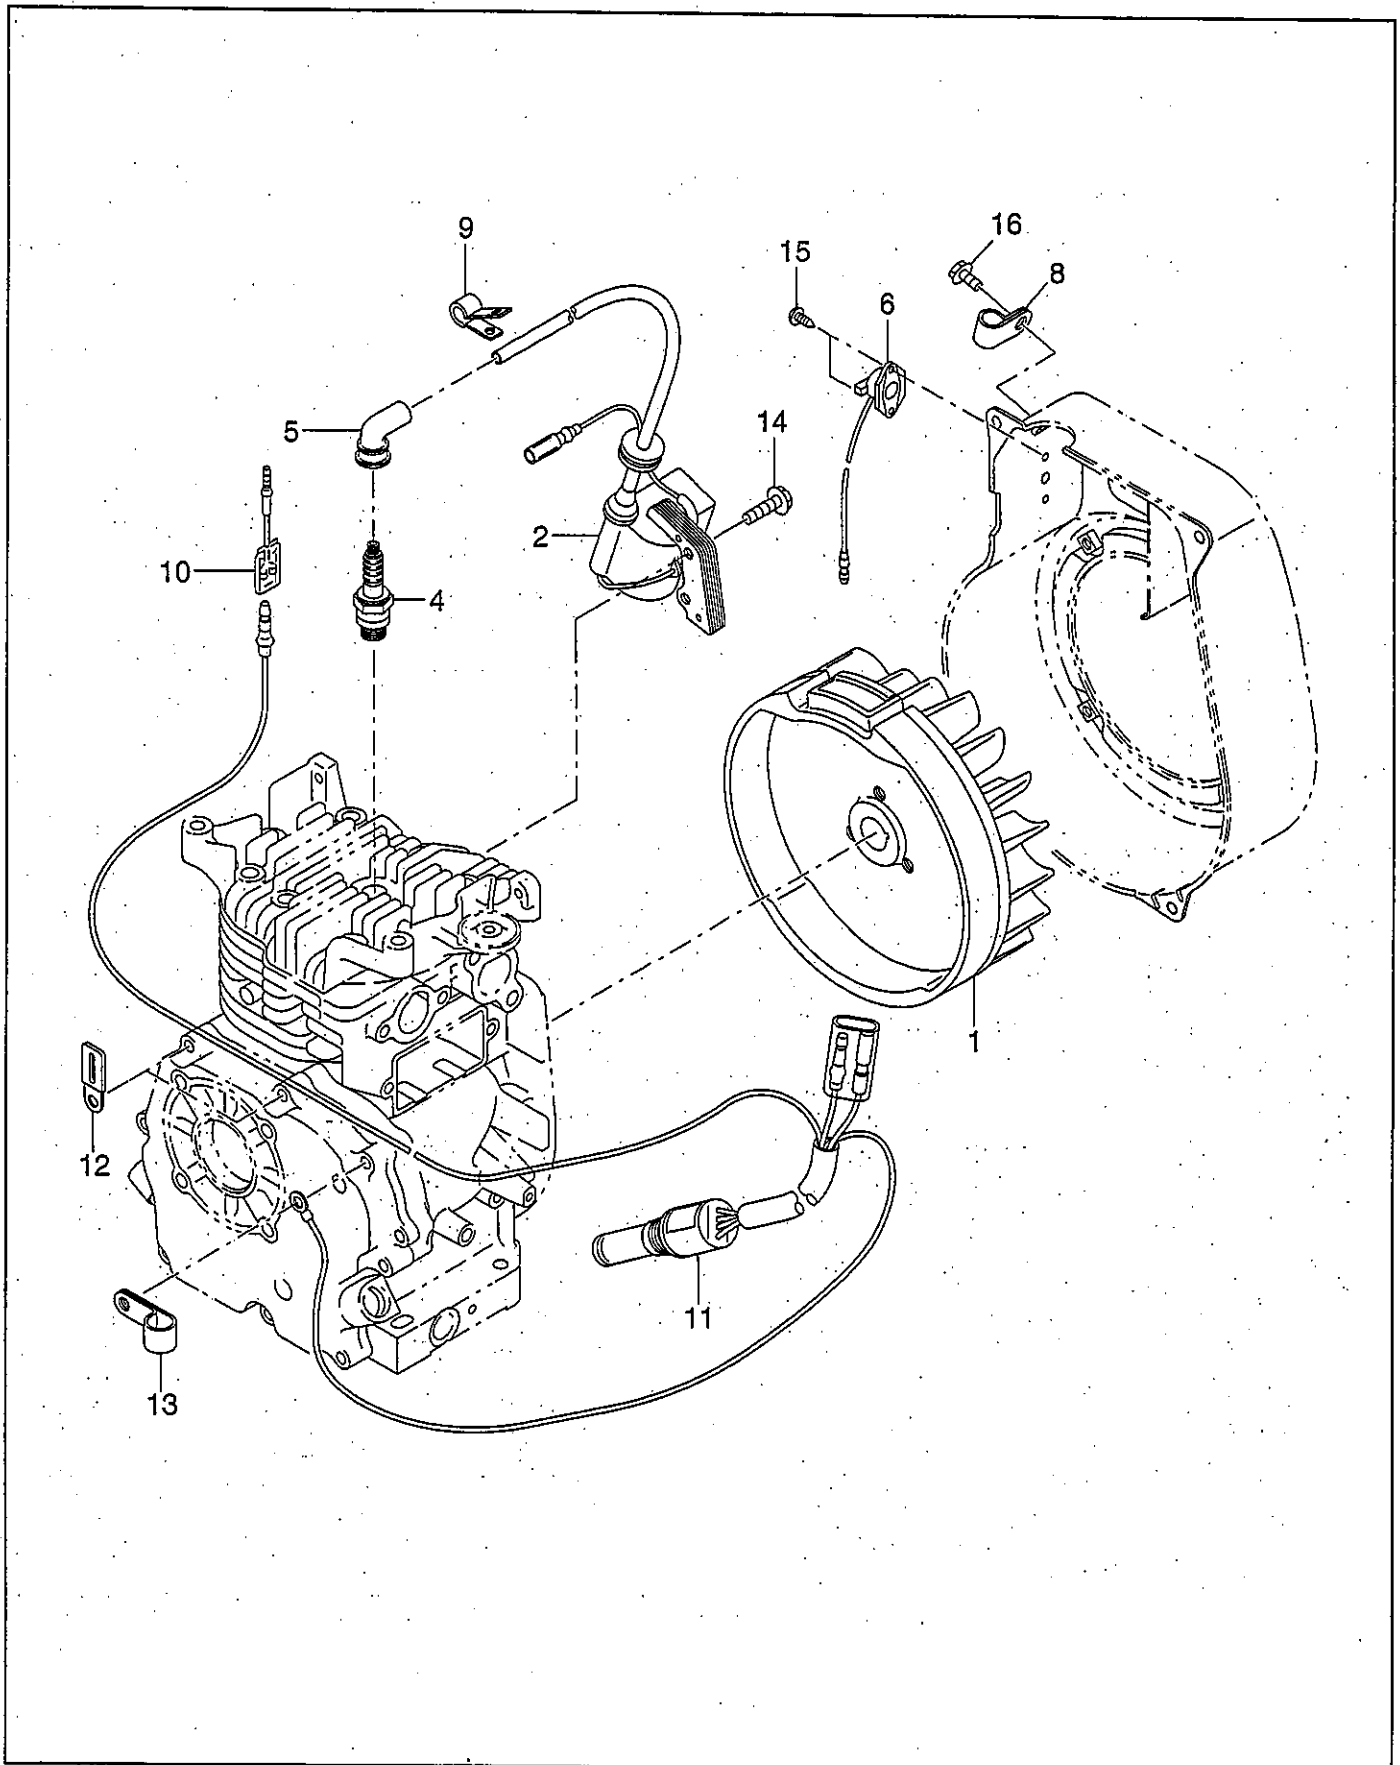

PARTS CATALOG

Robin

Generator

Model

RGX1810

Spec.No. RX181018010 (BF RECEPTACLE)

 **FUJI HEAVY INDUSTRIES LTD.**

ISSUE EMD-GP1468

FIG.1 GENERATOR

FIG.3 CONTROL BOX (BF RECEPTACLE)

FIG.4 CRANKCASE GROUP

FIG.5 CRANKSHAFT and PISTON GROUP

FIG.6 INTAKE and EXHAUST GROUP

FIG.8 COOLING and STARTING GROUP

FIG.9 FUEL, LUBRICANT GROUP

FIG.10 ELECTRIC DEVICE GROUP