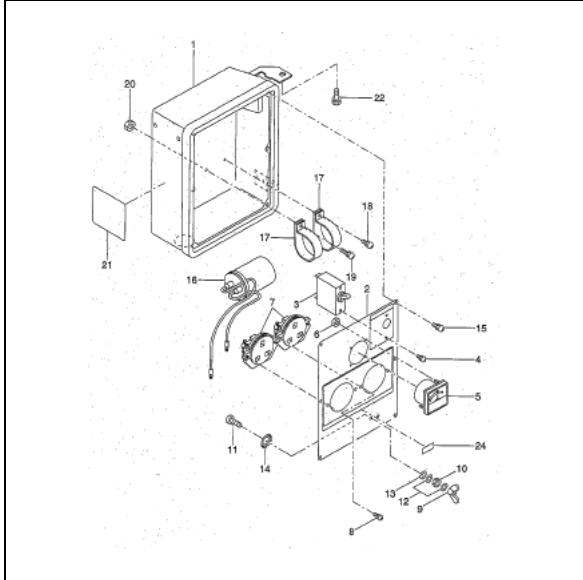

PARTS CATALOG

Robin

Generator

Model

RGX1810

Spec.No. RX181018010 (BF RECEPTACLE)

 **FUJI HEAVY INDUSTRIES LTD.**

ISSUE EMD-GP1468

FIG.1 GENERATOR

FIG.3 CONTROL BOX (BF RECEPTACLE)

FIG.4 CRANKCASE GROUP

FIG.5 CRANKSHAFT and PISTON GROUP

FIG.6 INTAKE and EXHAUST GROUP

FIG.8 COOLING and STARTING GROUP

FIG.9 FUEL, LUBRICANT GROUP

FIG.10 ELECTRIC DEVICE GROUP