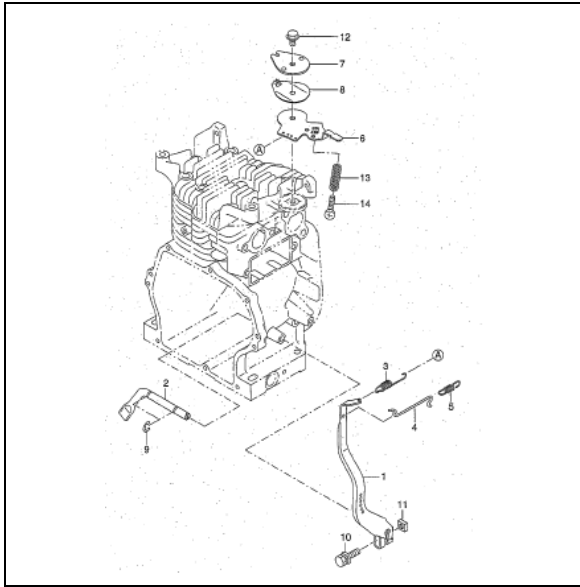

PARTS CATALOG

Robin

Generator

Model

RGX1810

Spec.No. RX181018010 (BF RECEPTACLE)

 **FUJI HEAVY INDUSTRIES LTD.**

ISSUE EMD-GP1468

FIG.1 GENERATOR

FIG.3 CONTROL BOX (BF RECEPTACLE)

FIG.4 CRANKCASE GROUP

FIG.5 CRANKSHAFT and PISTON GROUP

FIG.6 INTAKE and EXHAUST GROUP

FIG.8 COOLING and STARTING GROUP

FIG.9 FUEL, LUBRICANT GROUP

FIG.10 ELECTRIC DEVICE GROUP