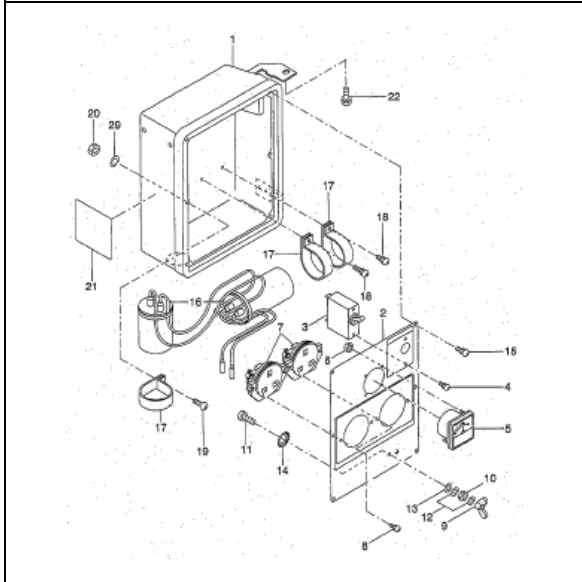

PARTS CATALOG

Robin

Generator

Model

RGX3510

Spec.No. RX351018030 (BF RECEPTACLE)

 **FUJI HEAVY INDUSTRIES LTD.**

ISSUE EMD-GP1469

FIG.1 GENERATOR

FIG.2 PIPE FRAME and FUEL TANK

FIG.3 CONTROL BOX (BF RECEPTACLE)

FIG.4 CRANKCASE GROUP

FIG.5 CRANKSHAFT and PISTON GROUP

FIG.6 INTAKE and EXHAUST GROUP

FIG.7 GOVERNOR, OPERATE GROUP

FIG.9 FUEL, LUBRICANT GROUP