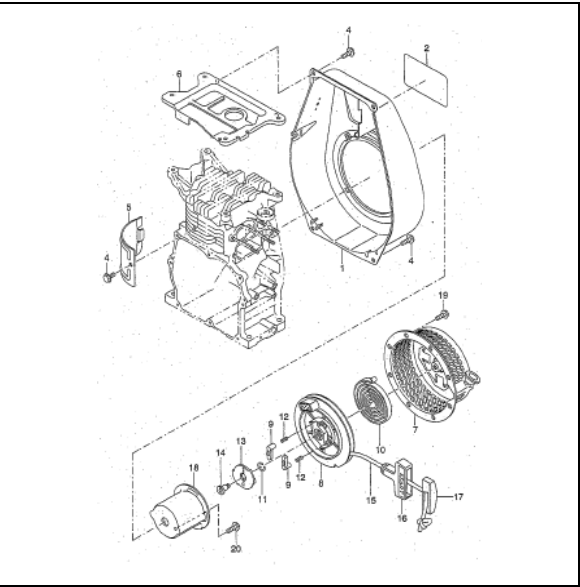

PARTS CATALOG

Robin

Generator

Model

RGX3510

Spec.No. RX351018030 (BF RECEPTACLE)

 **FUJI HEAVY INDUSTRIES LTD.**

ISSUE EMD-GP1469

FIG.1 GENERATOR

FIG.2 PIPE FRAME and FUEL TANK

FIG.3 CONTROL BOX (BF RECEPTACLE)

FIG.4 CRANKCASE GROUP

FIG.5 CRANKSHAFT and PISTON GROUP

FIG.6 INTAKE and EXHAUST GROUP

FIG.7 GOVERNOR, OPERATE GROUP

FIG.9 FUEL, LUBRICANT GROUP