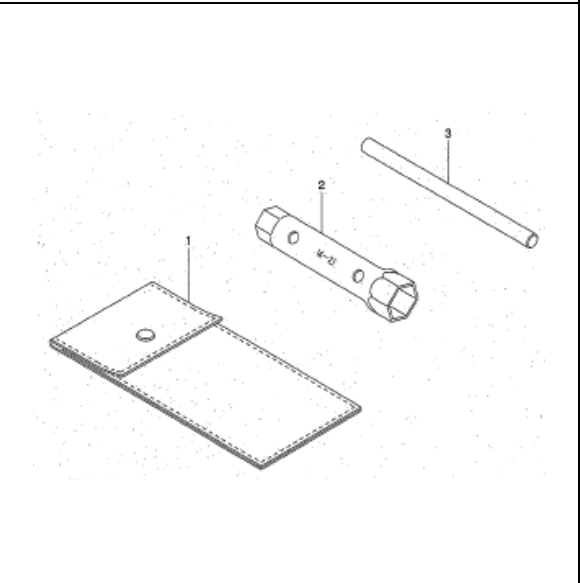

PARTS CATALOG

Robin

Generator

Model

RGX3510

Spec.No. RX351018030 (BF RECEPTACLE)

 **FUJI HEAVY INDUSTRIES LTD.**

ISSUE EMD-GP1469

FIG.1 GENERATOR

FIG.2 PIPE FRAME and FUEL TANK

FIG.3 CONTROL BOX (BF RECEPTACLE)

FIG.4 CRANKCASE GROUP

FIG.5 CRANKSHAFT and PISTON GROUP

FIG.6 INTAKE and EXHAUST GROUP

FIG.7 GOVERNOR, OPERATE GROUP

FIG.9 FUEL, LUBRICANT GROUP