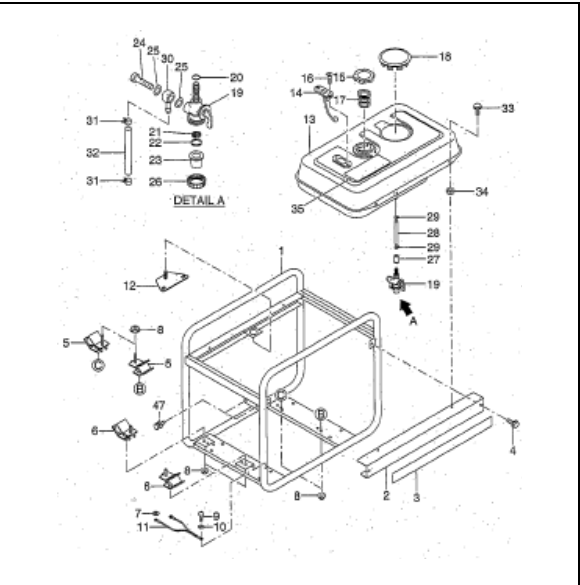

PARTS CATALOG

Robin

Generator

Model

RGX3510

Spec.No. RX351018030 (BF RECEPTACLE)

 **FUJI HEAVY INDUSTRIES LTD.**

ISSUE EMD-GP1469

FIG.1 GENERATOR

FIG.2 PIPE FRAME and FUEL TANK

FIG.3 CONTROL BOX (BF RECEPTACLE)

FIG.4 CRANKCASE GROUP

FIG.5 CRANKSHAFT and PISTON GROUP

FIG.6 INTAKE and EXHAUST GROUP

FIG.7 GOVERNOR, OPERATE GROUP

FIG.9 FUEL, LUBRICANT GROUP

FIG.11 OIL SENSOR GROUP

FIG.13 ACCESSORIES GROUP