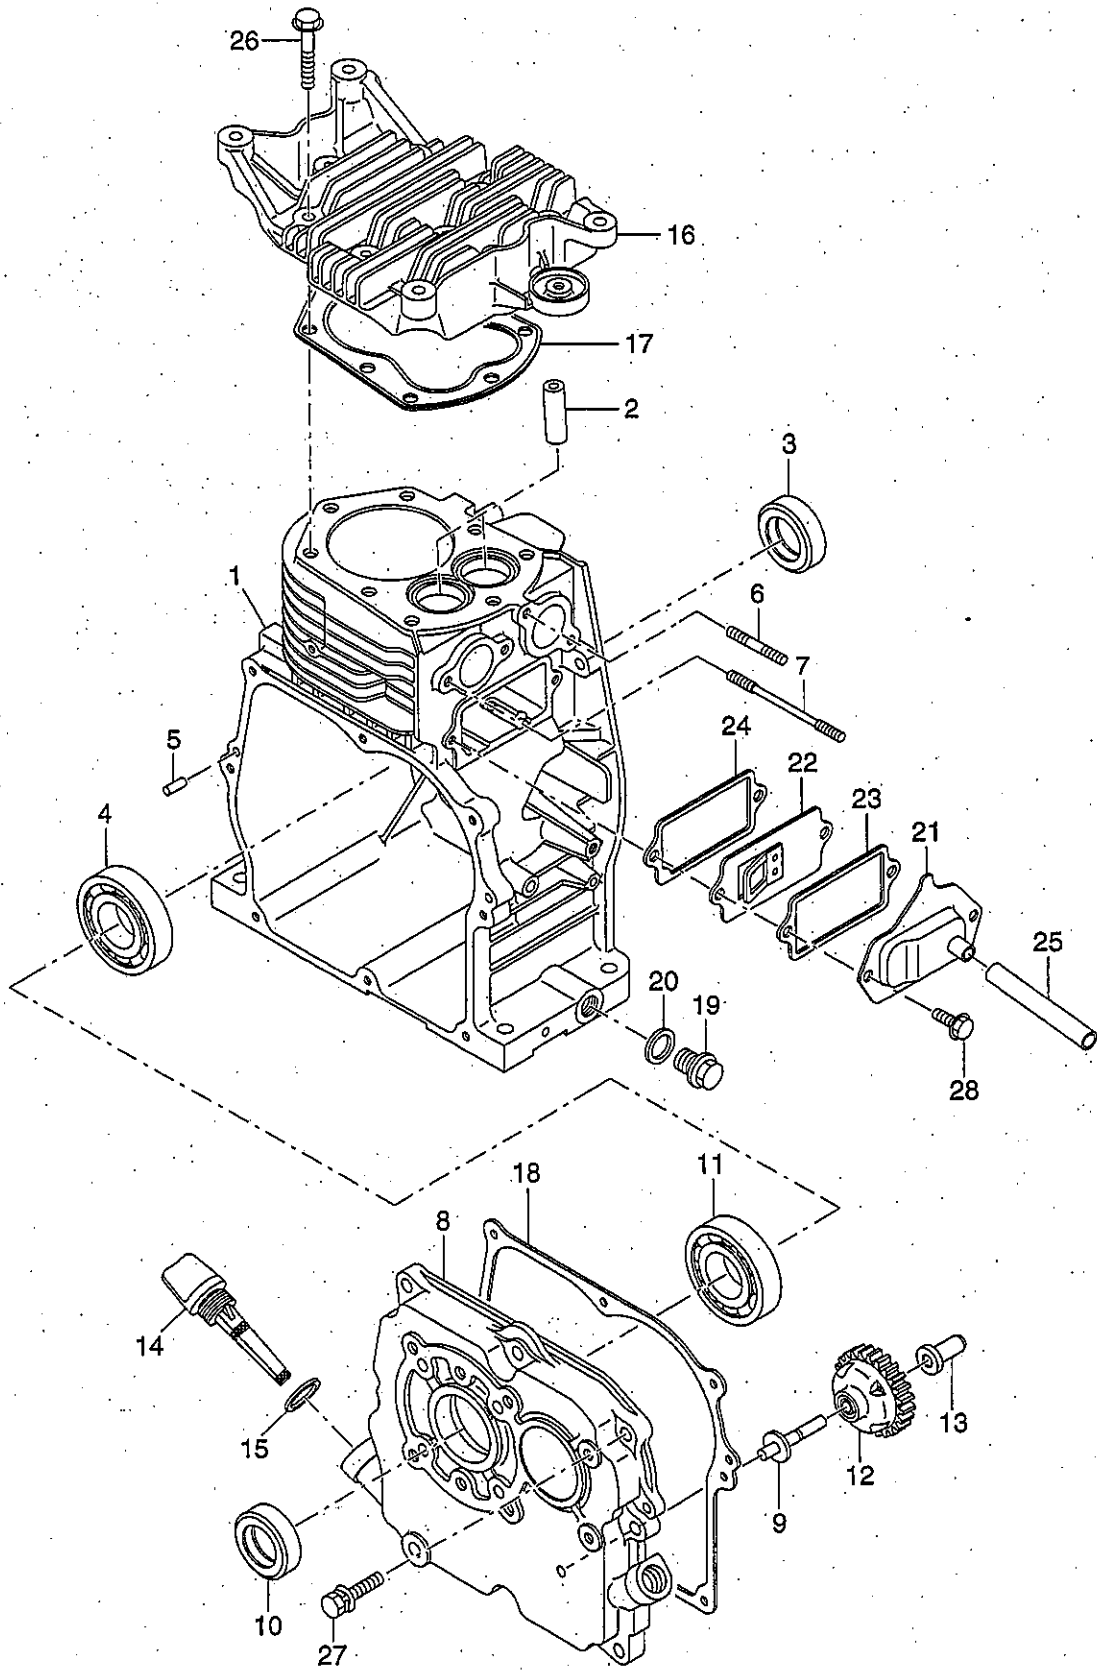

PARTS CATALOG

Robin

Generator

Model

RGX3510

Spec.No. RX351018030 (BF RECEPTACLE)

 **FUJI HEAVY INDUSTRIES LTD.**

ISSUE EMD-GP1469

FIG.1 GENERATOR

FIG.2 PIPE FRAME and FUEL TANK

FIG.3 CONTROL BOX (BF RECEPTACLE)

FIG.4 CRANKCASE GROUP

FIG.5 CRANKSHAFT and PISTON GROUP

FIG.6 INTAKE and EXHAUST GROUP

FIG.7 GOVERNOR, OPERATE GROUP

FIG.9 FUEL, LUBRICANT GROUP

FIG.11 OIL SENSOR GROUP

FIG.13 ACCESSORIES GROUP