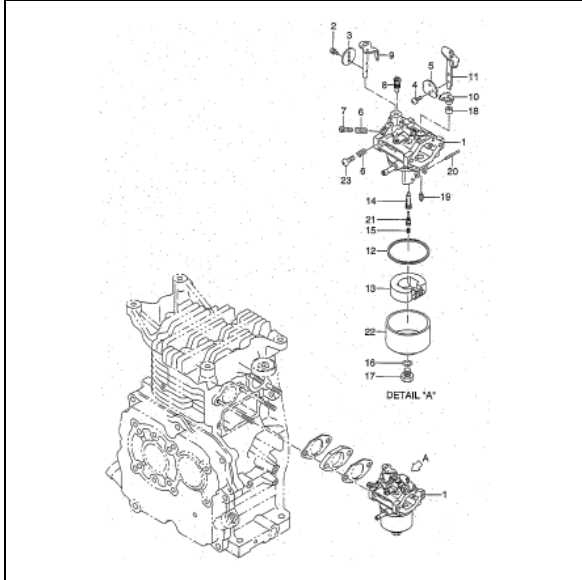

PARTS CATALOG

Robin

Generator

Model

RGX3510

Spec.No. RX351018030 (BF RECEPTACLE)

 **FUJI HEAVY INDUSTRIES LTD.**

ISSUE EMD-GP1469

FIG.1 GENERATOR

FIG.2 PIPE FRAME and FUEL TANK

FIG.3 CONTROL BOX (BF RECEPTACLE)

FIG.4 CRANKCASE GROUP

FIG.5 CRANKSHAFT and PISTON GROUP

FIG.6 INTAKE and EXHAUST GROUP

FIG.7 GOVERNOR, OPERATE GROUP

FIG.9 FUEL, LUBRICANT GROUP

FIG.11 OIL SENSOR GROUP

FIG.13 ACCESSORIES GROUP