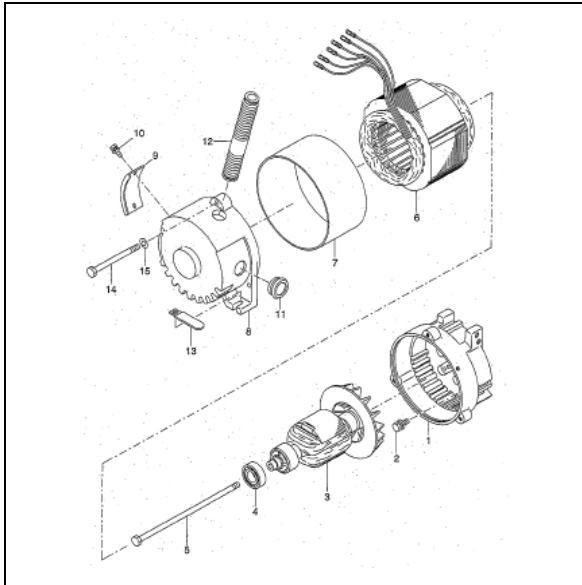

PARTS CATALOG

Robin

Generator

Model

RGX3510

Spec.No. RX351018030 (BF RECEPTACLE)

 **FUJI HEAVY INDUSTRIES LTD.**

ISSUE EMD-GP1469

FIG.1 GENERATOR

FIG.2 PIPE FRAME and FUEL TANK

FIG.3 CONTROL BOX (BF RECEPTACLE)

FIG.4 CRANKCASE GROUP

FIG.5 CRANKSHAFT and PISTON GROUP

FIG.6 INTAKE and EXHAUST GROUP

FIG.7 GOVERNOR, OPERATE GROUP

FIG.9 FUEL, LUBRICANT GROUP