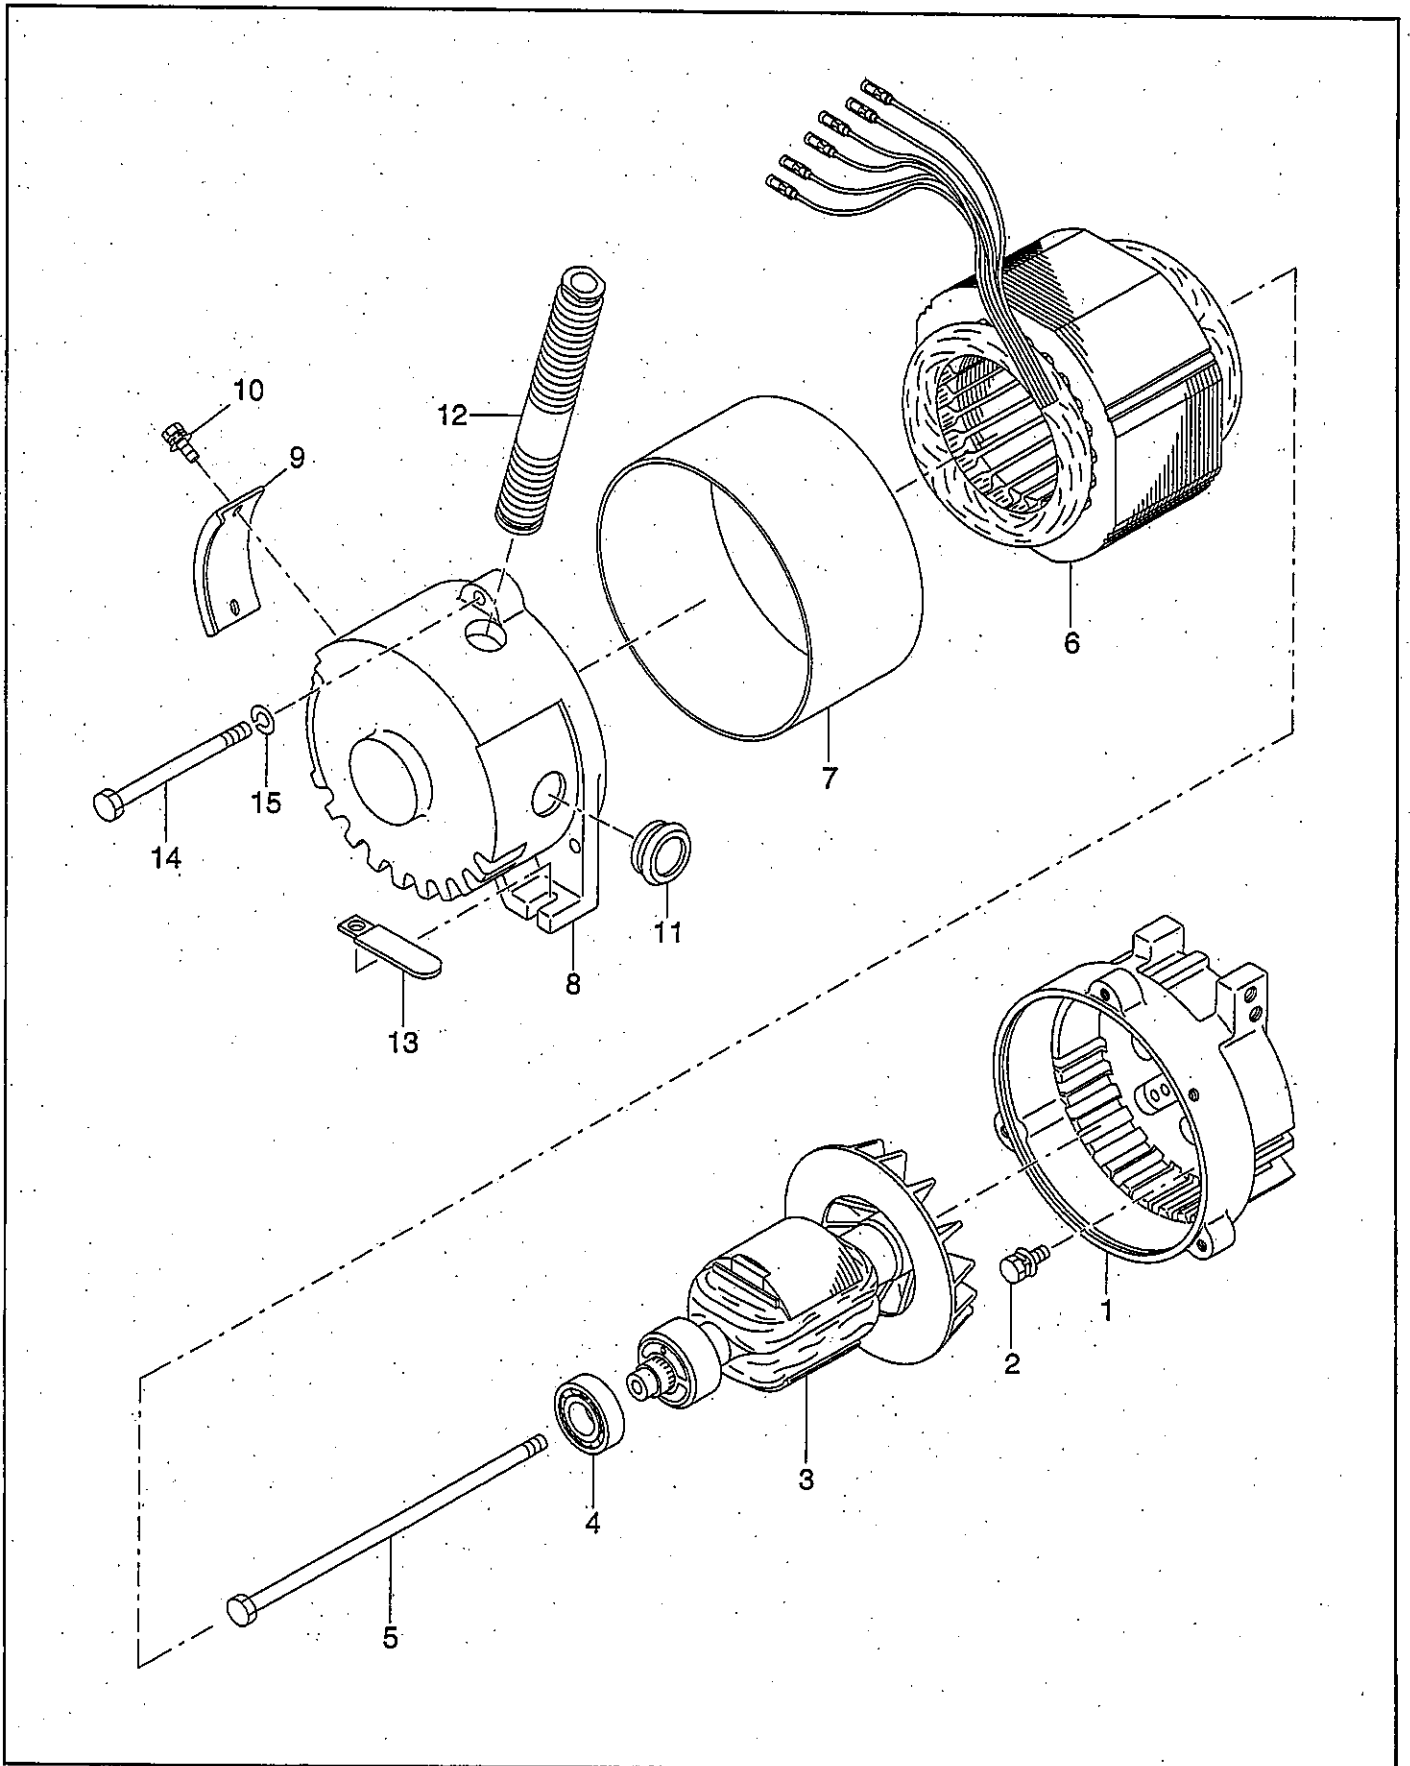

PARTS CATALOG

Robin

Generator

Model

RGX3510

Spec.No. RX351018030 (BF RECEPTACLE)

 **FUJI HEAVY INDUSTRIES LTD.**

ISSUE EMD-GP1469

FIG.1 GENERATOR

FIG.2 PIPE FRAME and FUEL TANK

FIG.3 CONTROL BOX (BF RECEPTACLE)

FIG.4 CRANKCASE GROUP

FIG.5 CRANKSHAFT and PISTON GROUP

FIG.6 INTAKE and EXHAUST GROUP

FIG.7 GOVERNOR, OPERATE GROUP

FIG.9 FUEL, LUBRICANT GROUP