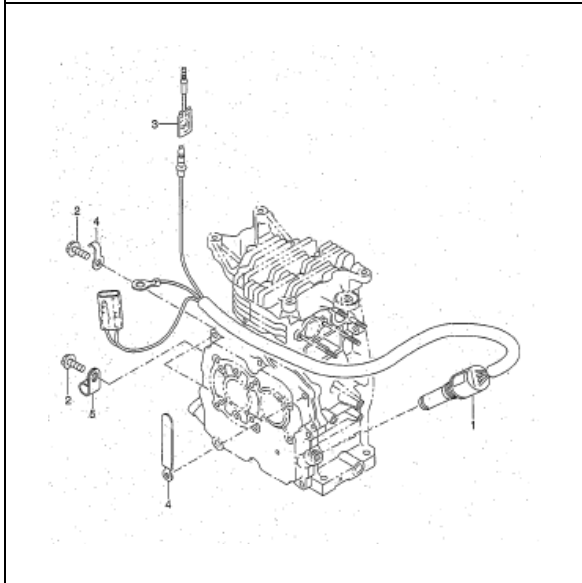

PARTS CATALOG

Robin

Generator

Model

RGX3510

Spec.No. RX351018030 (BF RECEPTACLE)

 **FUJI HEAVY INDUSTRIES LTD.**

ISSUE EMD-GP1469

FIG.1 GENERATOR

FIG.2 PIPE FRAME and FUEL TANK

FIG.3 CONTROL BOX (BF RECEPTACLE)

FIG.4 CRANKCASE GROUP

FIG.5 CRANKSHAFT and PISTON GROUP

FIG.6 INTAKE and EXHAUST GROUP

FIG.7 GOVERNOR, OPERATE GROUP

FIG.9 FUEL, LUBRICANT GROUP