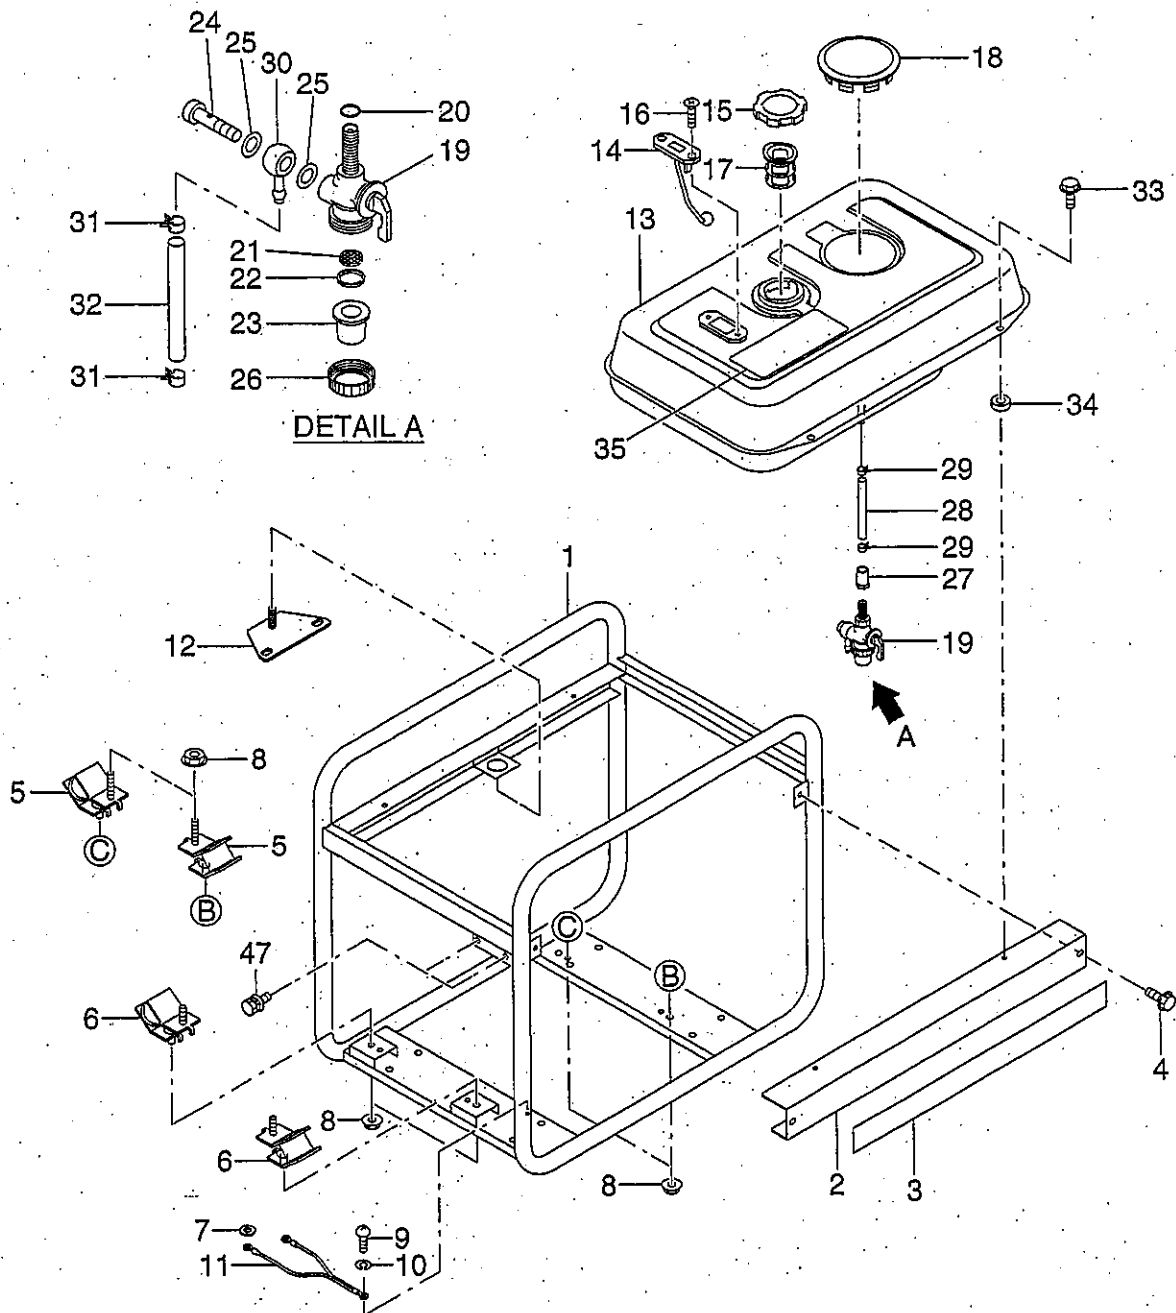

PARTS CATALOG

Robin

Generator

Model

RGX3510

Spec.No. RX351018030 (BF RECEPTACLE)

 **FUJI HEAVY INDUSTRIES LTD.**

ISSUE EMD-GP1469

FIG.1 GENERATOR

FIG.2 PIPE FRAME and FUEL TANK

FIG.3 CONTROL BOX (BF RECEPTACLE)

FIG.4 CRANKCASE GROUP

FIG.5 CRANKSHAFT and PISTON GROUP

FIG.6 INTAKE and EXHAUST GROUP

FIG.7 GOVERNOR, OPERATE GROUP

FIG.9 FUEL, LUBRICANT GROUP

FIG.11 OIL SENSOR GROUP

FIG.13 ACCESSORIES GROUP