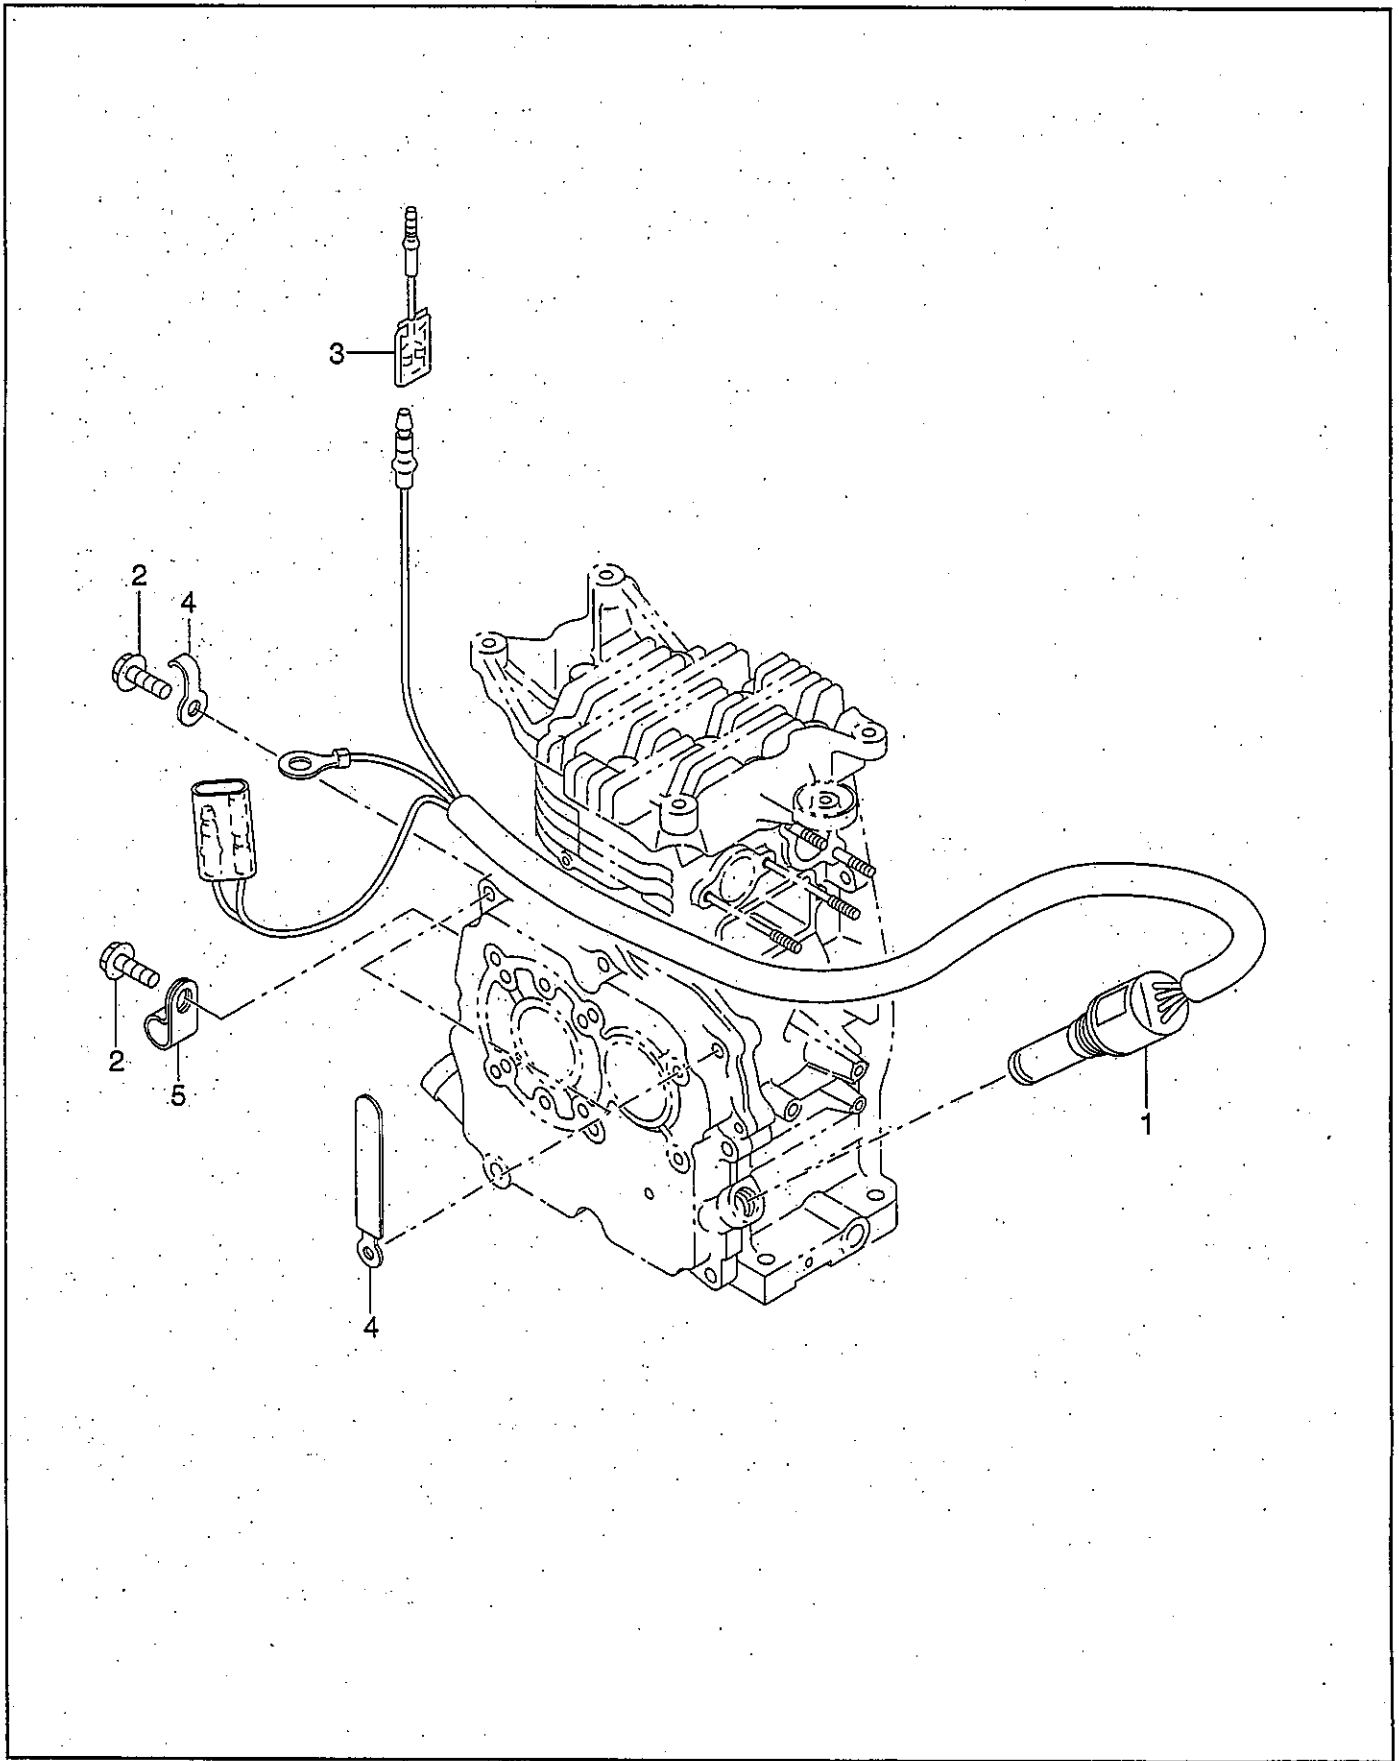

PARTS CATALOG

Robin

Generator

Model

RGX3510

Spec.No. RX351018030 (BF RECEPTACLE)

 **FUJI HEAVY INDUSTRIES LTD.**

ISSUE EMD-GP1469

FIG.1 GENERATOR

FIG.2 PIPE FRAME and FUEL TANK

FIG.3 CONTROL BOX (BF RECEPTACLE)

FIG.4 CRANKCASE GROUP

FIG.5 CRANKSHAFT and PISTON GROUP

FIG.6 INTAKE and EXHAUST GROUP

FIG.7 GOVERNOR, OPERATE GROUP

FIG.9 FUEL, LUBRICANT GROUP

FIG.11 OIL SENSOR GROUP

FIG.13 ACCESSORIES GROUP