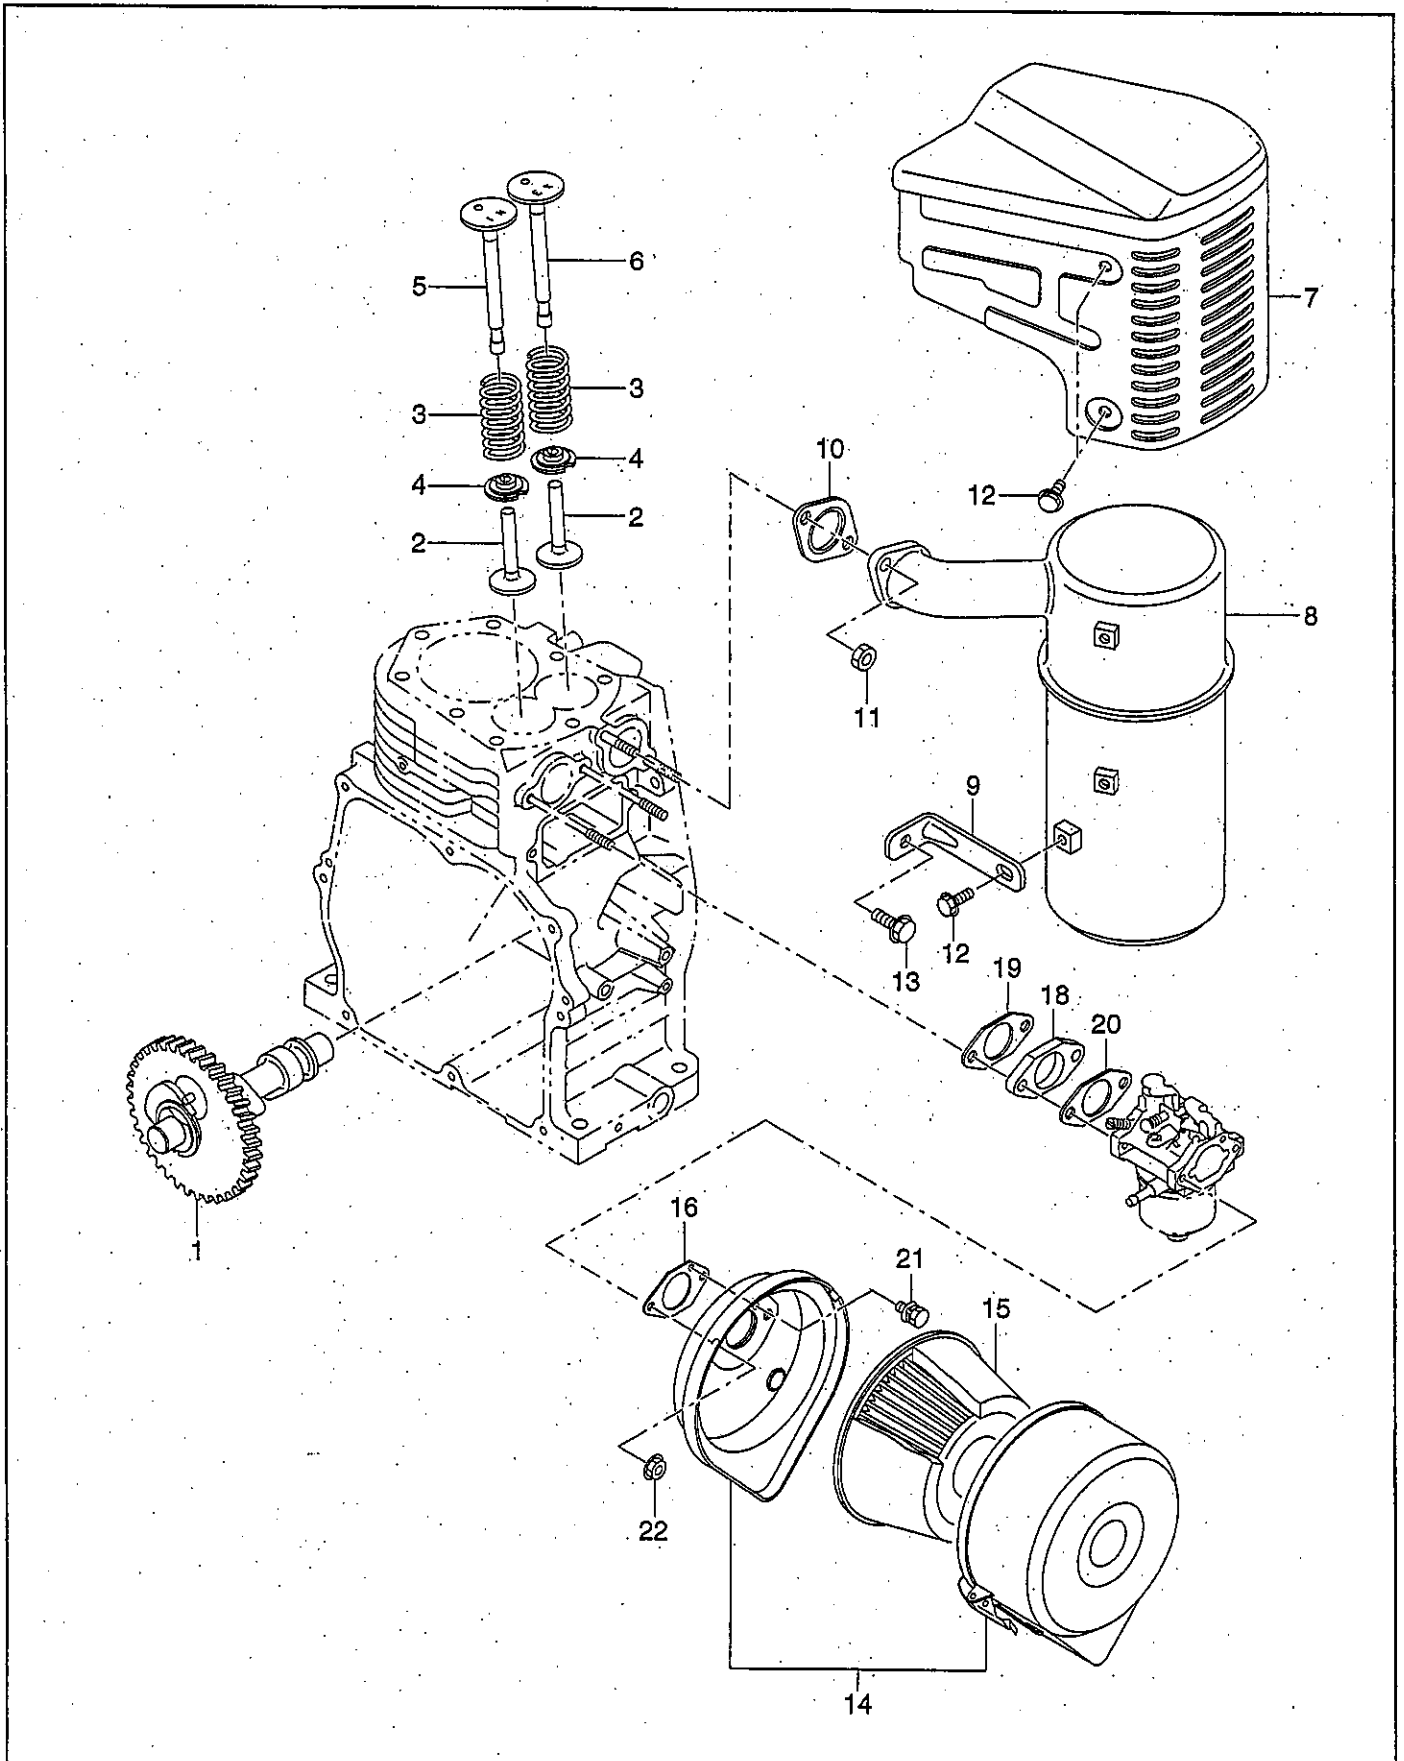

PARTS CATALOG

Robin

Generator

Model

RGX3510

Spec.No. RX351018030 (BF RECEPTACLE)

 **FUJI HEAVY INDUSTRIES LTD.**

ISSUE EMD-GP1469

FIG.1 GENERATOR

FIG.2 PIPE FRAME and FUEL TANK

FIG.3 CONTROL BOX (BF RECEPTACLE)

FIG.4 CRANKCASE GROUP

FIG.5 CRANKSHAFT and PISTON GROUP

FIG.6 INTAKE and EXHAUST GROUP

FIG.7 GOVERNOR, OPERATE GROUP

FIG.9 FUEL, LUBRICANT GROUP