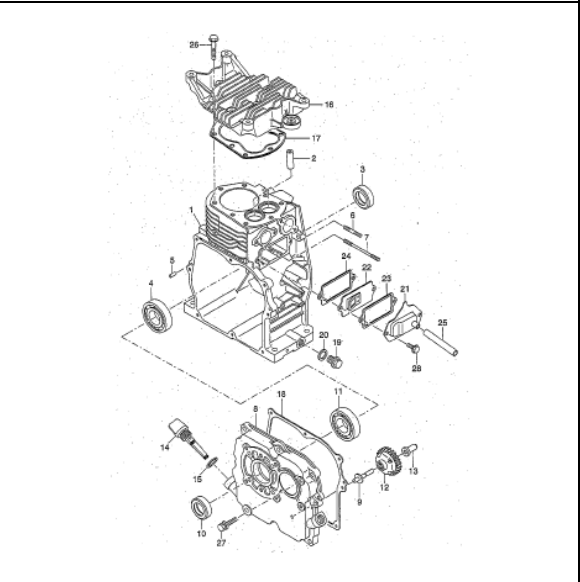

PARTS CATALOG

Robin

Generator

Model

RGX3510

Spec.No. RX351018030 (BF RECEPTACLE)

 **FUJI HEAVY INDUSTRIES LTD.**

ISSUE EMD-GP1469

FIG.1 GENERATOR

FIG.2 PIPE FRAME and FUEL TANK

FIG.3 CONTROL BOX (BF RECEPTACLE)

FIG.4 CRANKCASE GROUP

FIG.5 CRANKSHAFT and PISTON GROUP

FIG.6 INTAKE and EXHAUST GROUP

FIG.7 GOVERNOR, OPERATE GROUP

FIG.9 FUEL, LUBRICANT GROUP