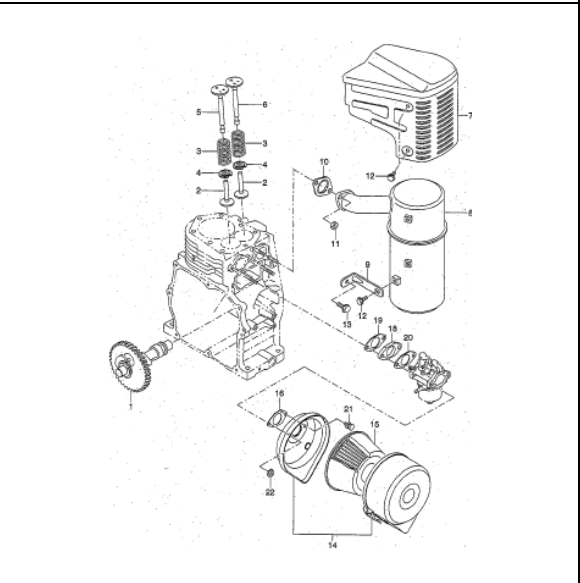

PARTS CATALOG

Robin

Generator

Model

RGX3510

Spec.No. RX351018030 (BF RECEPTACLE)

 **FUJI HEAVY INDUSTRIES LTD.**

ISSUE EMD-GP1469

FIG.1 GENERATOR

FIG.2 PIPE FRAME and FUEL TANK

FIG.3 CONTROL BOX (BF RECEPTACLE)

FIG.4 CRANKCASE GROUP

FIG.5 CRANKSHAFT and PISTON GROUP

FIG.6 INTAKE and EXHAUST GROUP

FIG.7 GOVERNOR, OPERATE GROUP

FIG.9 FUEL, LUBRICANT GROUP

FIG.11 OIL SENSOR GROUP

FIG.13 ACCESSORIES GROUP