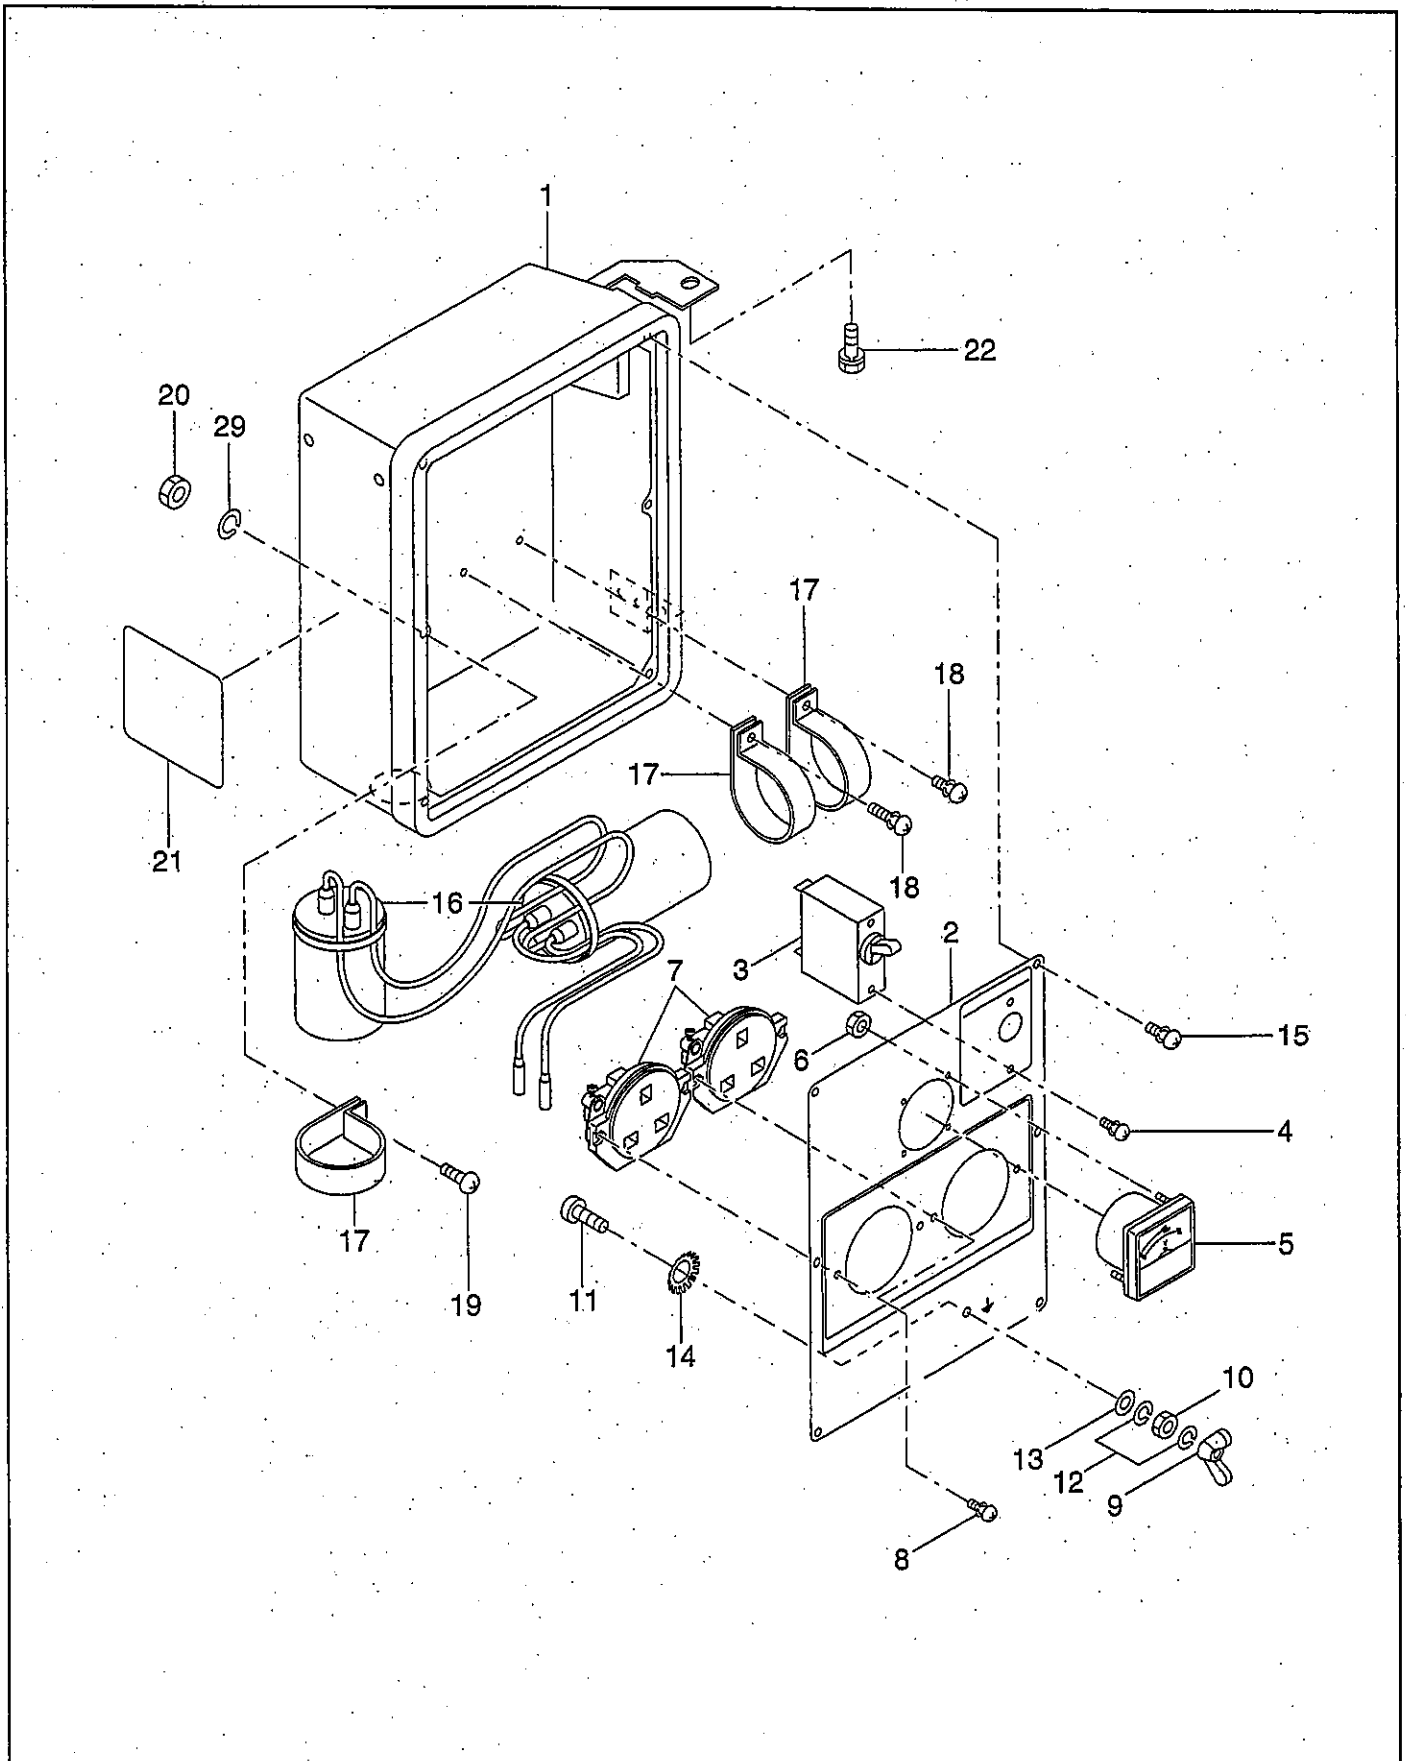

PARTS CATALOG

Robin

Generator

Model

RGX3510

Spec.No. RX351018030 (BF RECEPTACLE)

 **FUJI HEAVY INDUSTRIES LTD.**

ISSUE EMD-GP1469

FIG.1 GENERATOR

FIG.2 PIPE FRAME and FUEL TANK

FIG.3 CONTROL BOX (BF RECEPTACLE)

FIG.4 CRANKCASE GROUP

FIG.5 CRANKSHAFT and PISTON GROUP

FIG.6 INTAKE and EXHAUST GROUP

FIG.7 GOVERNOR, OPERATE GROUP

FIG.9 FUEL, LUBRICANT GROUP