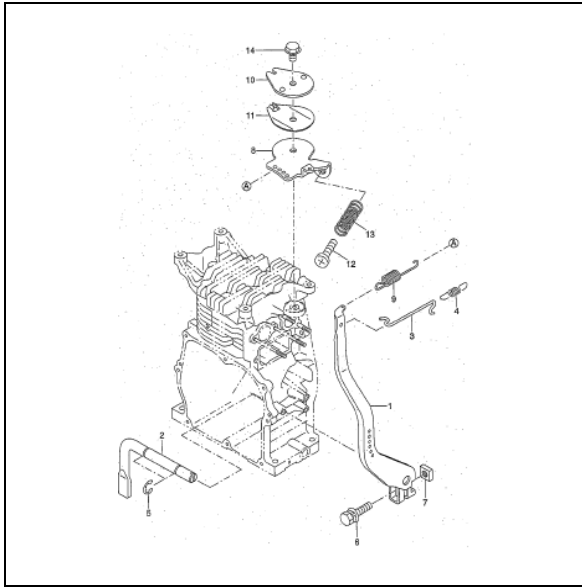

PARTS CATALOG

Robin

Generator

Model

RGX3510

Spec.No. RX351018030 (BF RECEPTACLE)

 **FUJI HEAVY INDUSTRIES LTD.**

ISSUE EMD-GP1469

FIG.1 GENERATOR

FIG.2 PIPE FRAME and FUEL TANK

FIG.3 CONTROL BOX (BF RECEPTACLE)

FIG.4 CRANKCASE GROUP

FIG.5 CRANKSHAFT and PISTON GROUP

FIG.6 INTAKE and EXHAUST GROUP

FIG.7 GOVERNOR, OPERATE GROUP

FIG.9 FUEL, LUBRICANT GROUP