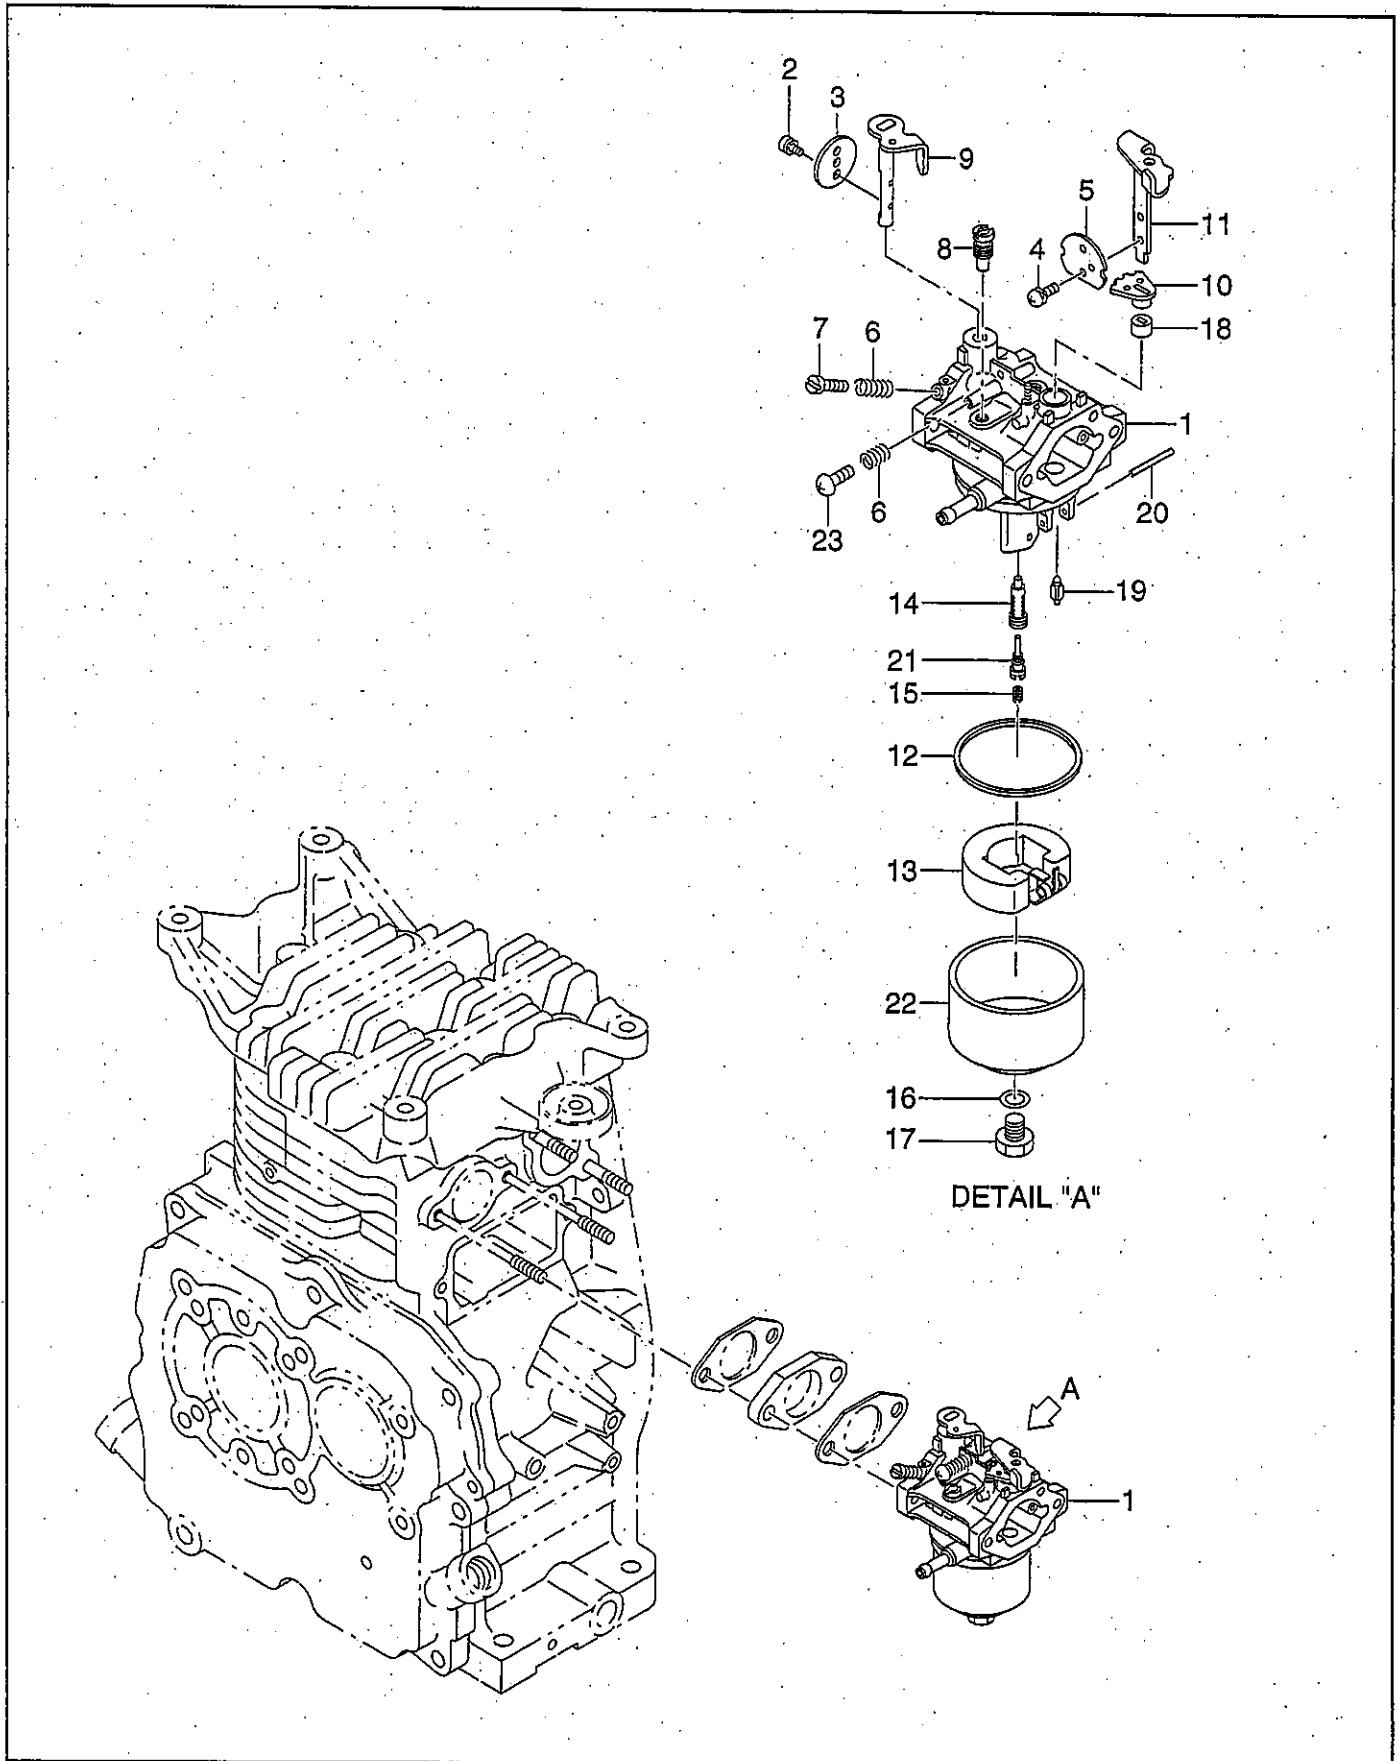

PARTS CATALOG

Robin

Generator

Model

RGX3510

Spec.No. RX351018030 (BF RECEPTACLE)

 **FUJI HEAVY INDUSTRIES LTD.**

ISSUE EMD-GP1469

FIG.1 GENERATOR

FIG.2 PIPE FRAME and FUEL TANK

FIG.3 CONTROL BOX (BF RECEPTACLE)

FIG.4 CRANKCASE GROUP

FIG.5 CRANKSHAFT and PISTON GROUP

FIG.6 INTAKE and EXHAUST GROUP

FIG.7 GOVERNOR, OPERATE GROUP

FIG.9 FUEL, LUBRICANT GROUP