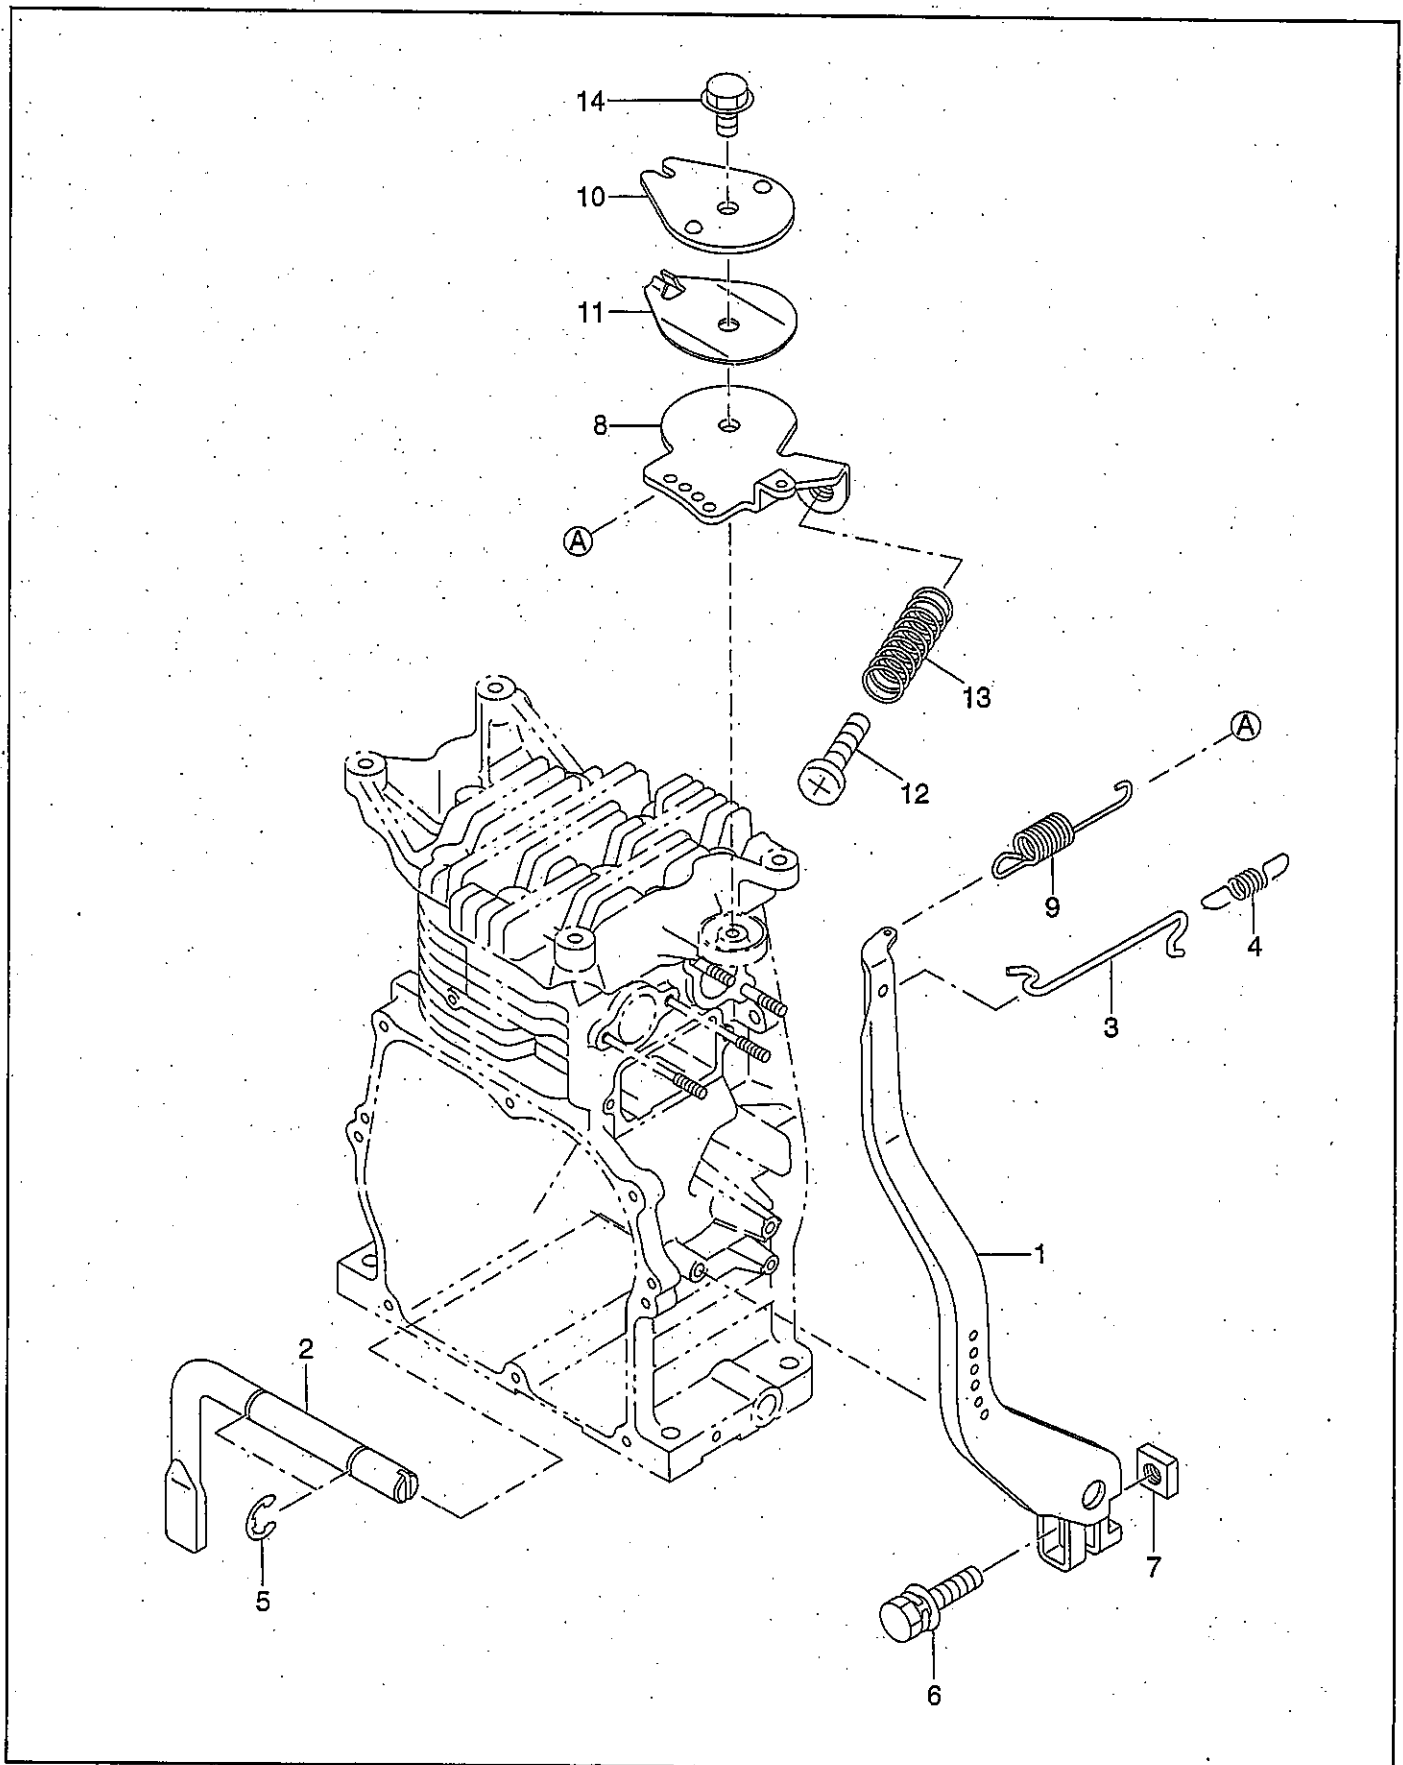

PARTS CATALOG

Robin

Generator

Model

RGX3510

Spec.No. RX351018030 (BF RECEPTACLE)

 **FUJI HEAVY INDUSTRIES LTD.**

ISSUE EMD-GP1469

FIG.1 GENERATOR

FIG.2 PIPE FRAME and FUEL TANK

FIG.3 CONTROL BOX (BF RECEPTACLE)

FIG.4 CRANKCASE GROUP

FIG.5 CRANKSHAFT and PISTON GROUP

FIG.6 INTAKE and EXHAUST GROUP

FIG.7 GOVERNOR, OPERATE GROUP

FIG.9 FUEL, LUBRICANT GROUP