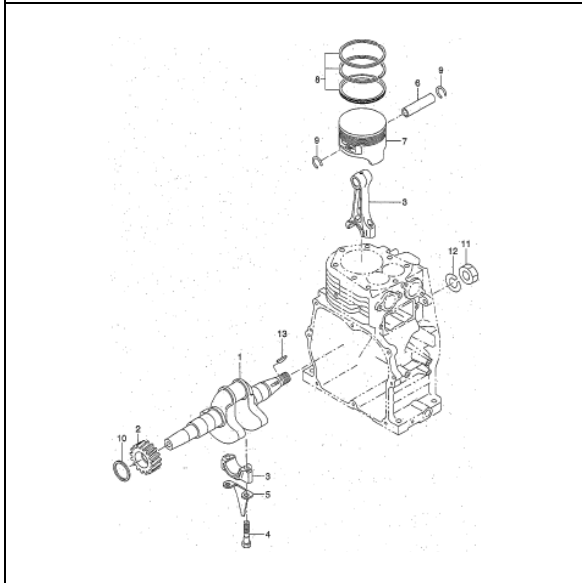

PARTS CATALOG

Robin

Generator

Model

RGX3510

Spec.No. RX351018030 (BF RECEPTACLE)

 **FUJI HEAVY INDUSTRIES LTD.**

ISSUE EMD-GP1469

FIG.1 GENERATOR

FIG.2 PIPE FRAME and FUEL TANK

FIG.3 CONTROL BOX (BF RECEPTACLE)

FIG.4 CRANKCASE GROUP

FIG.5 CRANKSHAFT and PISTON GROUP

FIG.6 INTAKE and EXHAUST GROUP

FIG.7 GOVERNOR, OPERATE GROUP

FIG.9 FUEL, LUBRICANT GROUP