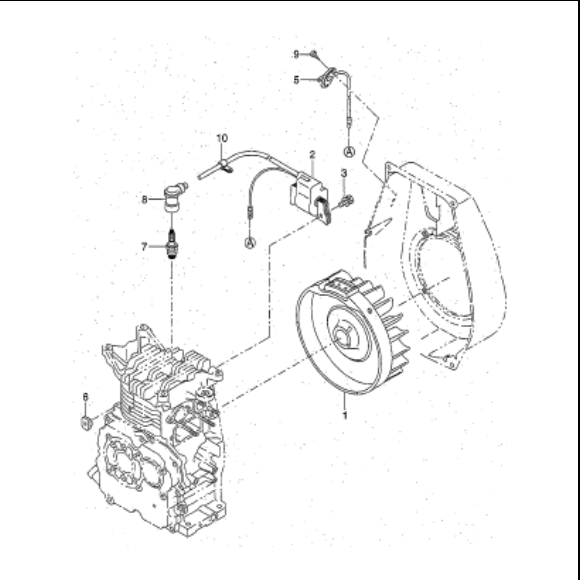

PARTS CATALOG

Robin

Generator

Model

RGX3510

Spec.No. RX351018030 (BF RECEPTACLE)

 **FUJI HEAVY INDUSTRIES LTD.**

ISSUE EMD-GP1469

FIG.1 GENERATOR

FIG.2 PIPE FRAME and FUEL TANK

FIG.3 CONTROL BOX (BF RECEPTACLE)

FIG.4 CRANKCASE GROUP

FIG.5 CRANKSHAFT and PISTON GROUP

FIG.6 INTAKE and EXHAUST GROUP

FIG.7 GOVERNOR, OPERATE GROUP

FIG.9 FUEL, LUBRICANT GROUP