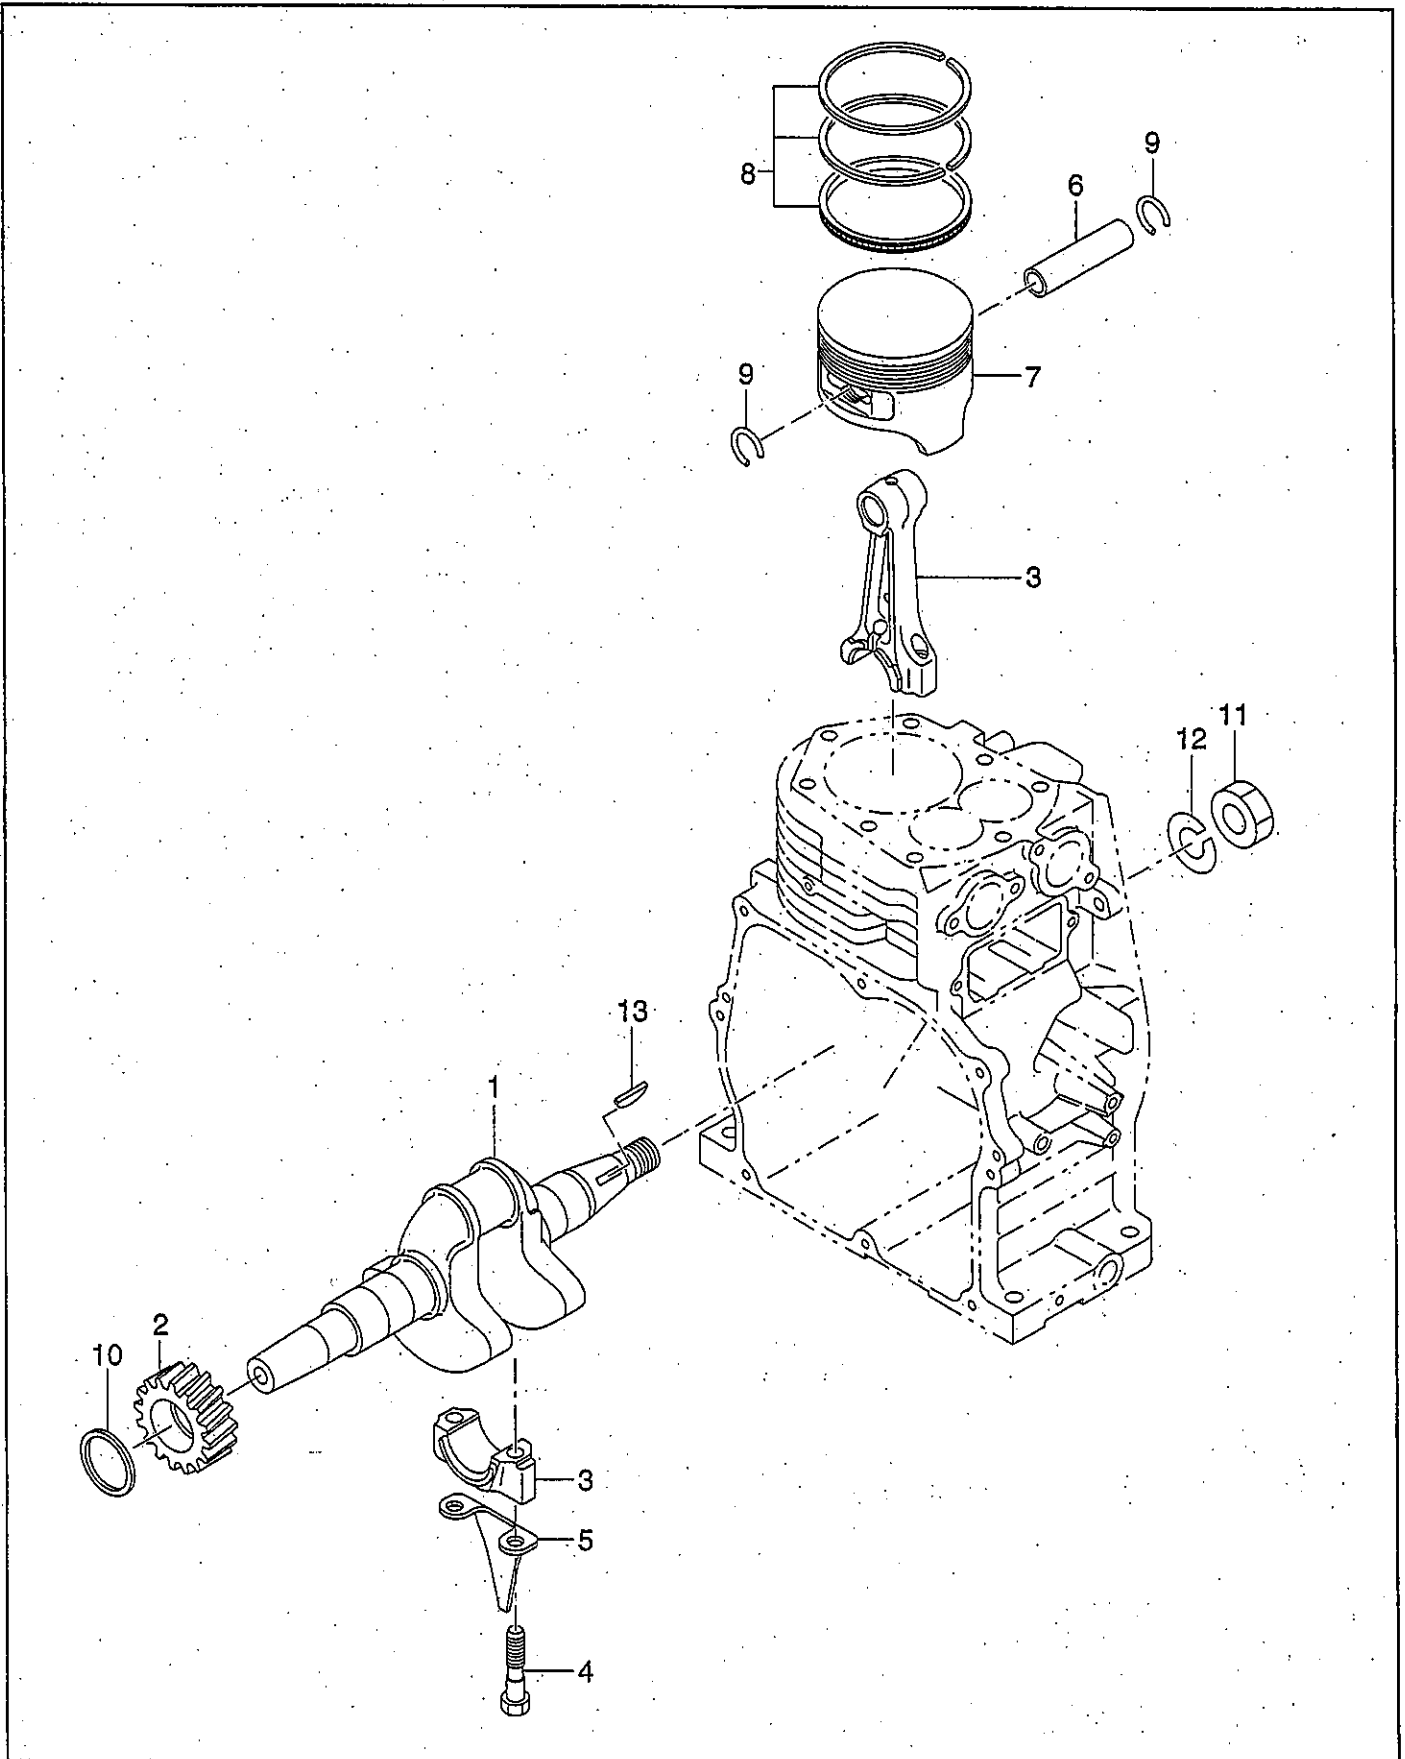

PARTS CATALOG

Robin

Generator

Model

RGX3510

Spec.No. RX351018030 (BF RECEPTACLE)

 **FUJI HEAVY INDUSTRIES LTD.**

ISSUE EMD-GP1469

FIG.1 GENERATOR

FIG.2 PIPE FRAME and FUEL TANK

FIG.3 CONTROL BOX (BF RECEPTACLE)

FIG.4 CRANKCASE GROUP

FIG.5 CRANKSHAFT and PISTON GROUP

FIG.6 INTAKE and EXHAUST GROUP

FIG.7 GOVERNOR, OPERATE GROUP

FIG.9 FUEL, LUBRICANT GROUP